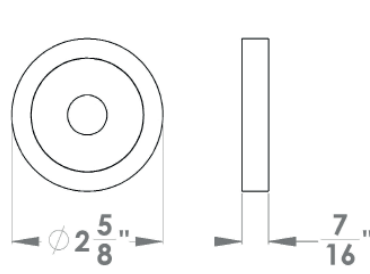

Stockholm

Finish: satin/polished stainless steel (73)

To suit standard 2 1/8" door prep

Stockholm – UER79Q
 Ø 2 5/8 x 7/16"

product code square

UER79Q PAS60 73	passage 2 3/8" backset
UER79Q PAS70 73	passage 2 3/4" backset
UER79Q PRI60 73	privacy 2 3/8" backset
UER79Q PRI70 73	privacy 2 3/4" backset
UER79Q DUM 73	full dummy
UER79Q DUML 73	half dummy left
UER79Q DUMR 73	half dummy right
UEDBQ 73	deadbolt to add to passage
UEDBQ A 73	deadbolt keyed alike

Stockholm – UER79
 Ø 2 5/8 x 7/16"

round

UER79 PAS60 73	passage 2 3/8" backset
UER79 PAS70 73	passage 2 3/4" backset
UER79 PRI60 73	privacy 2 3/8" backset
UER79 PRI70 73	privacy 2 3/4" backset
UER79 DUM 73	full dummy
UER79 DUML 73	half dummy left
UER79 DUMR 73	half dummy right
UEDB 73	deadbolt to add to passage
UEDB A 73	deadbolt keyed alike

Features UER79Q and UER79

- 3 piece rose
- concealed bolt-through fixing
- sprung
- door range 1 1/4" (31 mm) - 2" (51 mm) standard
- T- and Lip-Strike with dust box
- stainless steel faceplate
- backsets: 2 3/8" (60 mm) or 2 3/4" (70 mm)
- functions: Passage (PAS), Privacy (PRI), full dummy (DUM), dummy left (DUML), dummy right (DUMR)
- available with UL-Latch
- 28° latch with attached face plate
- rate of satin stainless steel 304
- hub 5/16" (8 mm)
- door prep 2 1/8"
- available finish: satin/polished stainless steel

specification details

lever

round rose

square rose