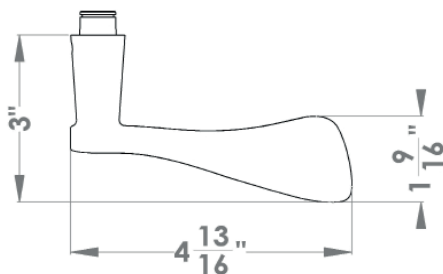

Stockholm

Finish: satin/polished stainless steel (73)

To suit standard 2 1/8" door prep

Stockholm – UER79Q
 Ø 2 5/8 x 7/16"

product code square

UER79Q PAS60 73	passage 2 3/8" backset
UER79Q PAS70 73	passage 2 3/4" backset
UER79Q PRI60 73	privacy 2 3/8" backset
UER79Q PRI70 73	privacy 2 3/4" backset
UER79Q DUM 73	full dummy
UER79Q DUML 73	half dummy left
UER79Q DUMR 73	half dummy right
UEDBQ 73	deadbolt to add to passage
UEDBQ A 73	deadbolt keyed alike

Stockholm – UER79
 Ø 2 5/8 x 7/16"

round

UER79 PAS60 73	passage 2 3/8" backset
UER79 PAS70 73	passage 2 3/4" backset
UER79 PRI60 73	privacy 2 3/8" backset
UER79 PRI70 73	privacy 2 3/4" backset
UER79 DUM 73	full dummy
UER79 DUML 73	half dummy left
UER79 DUMR 73	half dummy right
UEDB 73	deadbolt to add to passage
UEDB A 73	deadbolt keyed alike

Features UER79Q and UER79

- 3 piece rose
- concealed bolt-through fixing
- sprung
- door range 1 1/4" (31 mm) - 2" (51 mm) standard
- T- and Lip-Strike with dust box
- stainless steel faceplate
- backsets: 2 3/8" (60 mm) or 2 3/4" (70 mm)
- functions: Passage (PAS), Privacy (PRI), full dummy (DUM), dummy left (DUML), dummy right (DUMR)
- available with UL-Latch
- 28° latch with attached face plate
- rate of satin stainless steel 304
- hub 5/16" (8 mm)
- door prep 2 1/8"
- available finish: satin/polished stainless steel

specification details

lever

round rose

square rose