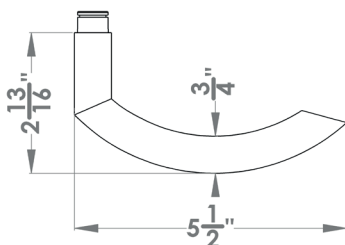

Sylt

Finish: satin stainless steel (71)

To suit standard 2 1/8" door prep

Sylt - UER26Q
 2 5/8 x 2 5/8 x 7/16"

Sylt - UER26
 Ø 2 5/8 x 7/16"

product code
 square

UER26Q PAS60 71	passage 2 3/8" backset
UER26Q PAS70 71	passage 2 3/4" backset
UER26Q PRI60 71	privacy 2 3/8" backset
UER26Q PRI70 71	privacy 2 3/4" backset
UER26Q DUM 71	full dummy
UER26Q DUML 71	half dummy left
UER26Q DUMR 71	half dummy right
UEDBQ 71	deadbolt to add to passage
UEDBQ A 71	deadbolt keyed alike

Features UER26Q and UER26

- 3 piece rose
- concealed bolt-through fixing
- sprung
- door range 1 1/4" (31 mm) - 2" (51 mm) standard
- T- and Lip-Strike with dust box
- stainless steel faceplate
- backsets: 2 3/8" (60 mm) or 2 3/4" (70 mm)
- functions: Passage (PAS), Privacy (PRI), full dummy (DUM), dummy left (DUML), dummy right (DUMR)
- available with UL-Latch
- 28° latch with attached face plate
- rate of satin stainless steel 304
- hub 5/16" (8 mm)
- door prep 2 1/8"
- available finish: satin stainless steel

specification details

lever

round rose

square rose