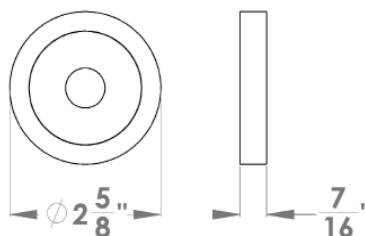

Sylt

Finish: satin stainless steel (71)

To suit standard 2 1/8" door prep

Sylt - UER26Q
 2 5/8 x 2 5/8 x 7/16"

Sylt - UER26
 Ø 2 5/8 x 7/16"

product code
 square

UER26Q PAS60 71	passage 2 3/8" backset
UER26Q PAS70 71	passage 2 3/4" backset
UER26Q PRI60 71	privacy 2 3/8" backset
UER26Q PRI70 71	privacy 2 3/4" backset
UER26Q DUM 71	full dummy
UER26Q DUML 71	half dummy left
UER26Q DUMR 71	half dummy right
UEDBQ 71	deadbolt to add to passage
UEDBQ A 71	deadbolt keyed alike

Features UER26Q and UER26

- 3 piece rose
- concealed bolt-through fixing
- sprung
- door range 1 1/4" (31 mm) - 2" (51 mm) standard
- T- and Lip-Strike with dust box
- stainless steel faceplate
- backsets: 2 3/8" (60 mm) or 2 3/4" (70 mm)
- functions: Passage (PAS), Privacy (PRI), full dummy (DUM), dummy left (DUML), dummy right (DUMR)
- available with UL-Latch
- 28° latch with attached face plate
- rate of satin stainless steel 304
- hub 5/16" (8 mm)
- door prep 2 1/8"
- available finish: satin stainless steel

specification details

lever

round rose

square rose