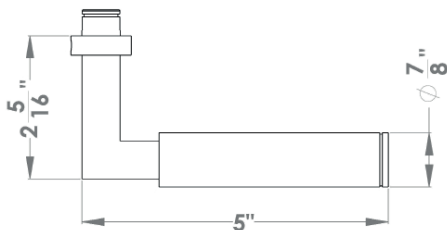

Tasmania

Finish: satin stainless steel (71)

To suit standard 2 1/8" door prep

Tasmania – UER31Q
 2 5/8 x 2 5/8 x 7/16"

Tasmania – UER31
 Ø 2 5/8 x 7/16"

Features UER31Q and UER31

- 3 piece rose
- concealed bolt-through fixing
- sprung
- door range 1 1/4" (31 mm) - 2" (50 mm) standard
- T- and Lip-Strike with dust box
- stainless steel faceplate
- backsets: 2 3/8" (60 mm) or 2 3/4" (70 mm)
- functions: Passage (PAS), Privacy (PRI), full dummy (DUM), dummy left (DUML), dummy right (DUMR)
- available with UL-Latch
- 28° latch with attached face plate
- rate of satin stainless steel 304
- hub 5/16" (8 mm)
- door prep 2 1/8"
- available finishes: satin stainless steel, polished stainless steel

product code square

UER31Q PAS60 71	passage 2 3/8" backset
UER31Q PAS70 71	passage 2 3/4" backset
UER31Q PRI60 71	privacy 2 3/8" backset
UER31Q PRI70 71	privacy 2 3/4" backset
UER31Q DUM 71	full dummy
UER31Q DUML 71	half dummy left
UER31Q DUMR 71	half dummy right
UEDBQ 71	deadbolt to add to passage
UEDBQ A 71	deadbolt keyed alike

specification details

lever

round rose

square rose