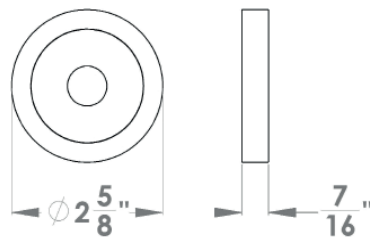

Tasmania

Finish: satin stainless steel (71)

To suit standard 2 1/8" door prep

Tasmania – UER31Q
 2 5/8 x 2 5/8 x 7/16"

Tasmania – UER31
 Ø 2 5/8 x 7/16"

Features UER31Q and UER31

- 3 piece rose
- concealed bolt-through fixing
- sprung
- door range 1 1/4" (31 mm) - 2" (50 mm) standard
- T- and Lip-Strike with dust box
- stainless steel faceplate
- backsets: 2 3/8" (60 mm) or 2 3/4" (70 mm)
- functions: Passage (PAS), Privacy (PRI), full dummy (DUM), dummy left (DUML), dummy right (DUMR)
- available with UL-Latch
- 28° latch with attached face plate
- rate of satin stainless steel 304
- hub 5/16" (8 mm)
- door prep 2 1/8"
- available finishes: satin stainless steel, polished stainless steel

product code round

UER31 PAS60 71	passage 2 3/8" backset
UER31 PAS70 71	passage 2 3/4" backset
UER31 PRI60 71	privacy 2 3/8" backset
UER31 PRI70 71	privacy 2 3/4" backset
UER31 DUM 71	full dummy
UER31 DUML 71	half dummy left
UER31 DUMR 71	half dummy right
UEDB 71	deadbolt to add to passage
UEDB A 71	deadbolt keyed alike

specification details

lever

round rose

square rose