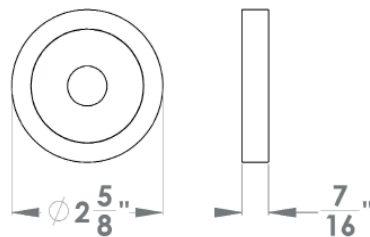

**Tasmania**

Finish: polished stainless steel (72)

To suit standard 2 1/8" door prep

**Tasmania – UER31Q**  
 2 5/8 x 2 5/8 x 7/16"

**Tasmania – UER31**  
 Ø 2 5/8 x 7/16"

**Features UER31Q and UER31**

- 3 piece rose
- concealed bolt-through fixing
- sprung
- door range 1 1/4" (31 mm) - 2" (50 mm) standard
- T- and Lip-Strike with dust box
- stainless steel faceplate
- backsets: 2 3/8" (60 mm) or 2 3/4" (70 mm)
- functions: Passage (PAS), Privacy (PRI), full dummy (DUM), dummy left (DUML), dummy right (DUMR)
- available with UL-Latch
- 28° latch with attached face plate
- rate of satin stainless steel 304
- hub 5/16" (8 mm)
- door prep 2 1/8"
- available finishes: polished stainless steel, satin stainless steel

round

UER31 PAS60 72	passage 2 3/8" backset
UER31 PAS70 72	passage 2 3/4" backset
UER31 PRI60 72	privacy 2 3/8" backset
UER31 PRI70 72	privacy 2 3/4" backset
UER31 DUM 72	full dummy
UER31 DUML 72	half dummy left
UER31 DUMR 72	half dummy right
UEDB 72	deadbolt to add to passage
UEDB A 72	deadbolt keyed alike

**specification details**

lever

round rose

square rose