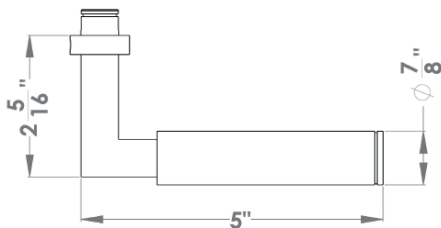

**Tasmania**

Finish: polished stainless steel (72)

To suit standard 2 1/8" door prep

**Tasmania – UER31Q**  
 2 5/8 x 2 5/8 x 7/16"

**Tasmania – UER31**  
 Ø 2 5/8 x 7/16"

**Features UER31Q and UER31**

- 3 piece rose
- concealed bolt-through fixing
- sprung
- door range 1 1/4" (31 mm) - 2" (50 mm) standard
- T- and Lip-Strike with dust box
- stainless steel faceplate
- backsets: 2 3/8" (60 mm) or 2 3/4" (70 mm)
- functions: Passage (PAS), Privacy (PRI), full dummy (DUM), dummy left (DUML), dummy right (DUMR)
- available with UL-Latch
- 28° latch with attached face plate
- rate of satin stainless steel 304
- hub 5/16" (8 mm)
- door prep 2 1/8"
- available finishes: polished stainless steel, satin stainless steel

product code  
 square

UER31Q PAS60 72	passage 2 3/8" backset
UER31Q PAS70 72	passage 2 3/4" backset
UER31Q PRI60 72	privacy 2 3/8" backset
UER31Q PRI70 72	privacy 2 3/4" backset
UER31Q DUM 72	full dummy
UER31Q DUML 72	half dummy left
UER31Q DUMR 72	half dummy right
UEDBQ 72	deadbolt to add to passage
UEDBQ A 72	deadbolt keyed alike

**specification details**

lever

round rose

square rose