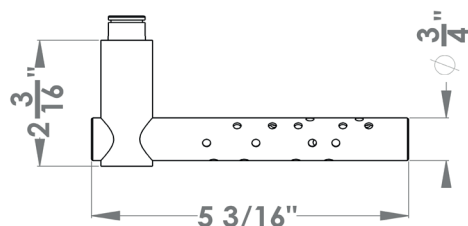

Tokyo

Finish: satin stainless steel (71)

To suit standard 2 1/8" door prep

Tokyo – UER66Q
 2 5/8 x 2 5/8 x 7/16"

Tokyo – UER66
 Ø 2 5/8 x 7/16"

product code square

UER66Q PAS60 71	passage 2 3/8" backset
UER66Q PAS70 71	passage 2 3/4" backset
UER66Q PRI60 71	privacy 2 3/8" backset
UER66Q PRI70 71	privacy 2 3/4" backset
UER66Q DUM 71	full dummy
UER66Q DUML 71	half dummy left
UER66Q DUMR 71	half dummy right
UEDBQ 71	deadbolt to add to passage
UEDBQ A 71	deadbolt keyed alike

round

UER66 PAS60 71	passage 2 3/8" backset
UER66 PAS70 71	passage 2 3/4" backset
UER66 PRI60 71	privacy 2 3/8" backset
UER66 PRI70 71	privacy 2 3/4" backset
UER66 DUM 71	full dummy
UER66 DUML 71	half dummy left
UER66 DUMR 71	half dummy right
UEDB 71	deadbolt to add to passage
UEDB A 71	deadbolt keyed alike

Features UER66Q and UER66

- 3 piece rose
- concealed bolt-through fixing
- sprung
- door range 1 1/4" (31 mm) - 2" (51 mm) standard
- T- and Lip-Strike with dust box
- stainless steel faceplate
- backsets: 2 3/8" (60 mm) or 2 3/4" (70 mm)
- functions: Passage (PAS), Privacy (PRI), full dummy (DUM), dummy left (DUML), dummy right (DUMR)
- available with UL-Latch
- 28° latch with attached face plate
- rate of satin stainless steel 304
- hub 5/16" (8 mm)
- door prep 2 1/8"
- available finish: satin stainless steel

specification details

lever

round rose

square rose