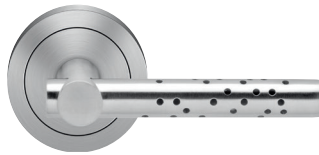

Tokyo

Finish: satin stainless steel (71)

To suit standard 2 1/8" door prep

Tokyo – UER66Q
 2 5/8 x 2 5/8 x 7/16"

Tokyo – UER66
 Ø 2 5/8 x 7/16"

product code square

UER66Q PAS60 71	passage 2 3/8" backset
UER66Q PAS70 71	passage 2 3/4" backset
UER66Q PRI60 71	privacy 2 3/8" backset
UER66Q PRI70 71	privacy 2 3/4" backset
UER66Q DUM 71	full dummy
UER66Q DUML 71	half dummy left
UER66Q DUMR 71	half dummy right
UEDBQ 71	deadbolt to add to passage
UEDBQ A 71	deadbolt keyed alike

round

UER66 PAS60 71	passage 2 3/8" backset
UER66 PAS70 71	passage 2 3/4" backset
UER66 PRI60 71	privacy 2 3/8" backset
UER66 PRI70 71	privacy 2 3/4" backset
UER66 DUM 71	full dummy
UER66 DUML 71	half dummy left
UER66 DUMR 71	half dummy right
UEDB 71	deadbolt to add to passage
UEDB A 71	deadbolt keyed alike

Features UER66Q and UER66

- 3 piece rose
- concealed bolt-through fixing
- sprung
- door range 1 1/4" (31 mm) - 2" (51 mm) standard
- T- and Lip-Strike with dust box
- stainless steel faceplate
- backsets: 2 3/8" (60 mm) or 2 3/4" (70 mm)
- functions: Passage (PAS), Privacy (PRI), full dummy (DUM), dummy left (DUML), dummy right (DUMR)
- available with UL-Latch
- 28° latch with attached face plate
- rate of satin stainless steel 304
- hub 5/16" (8 mm)
- door prep 2 1/8"
- available finish: satin stainless steel

specification details

lever

round rose

square rose