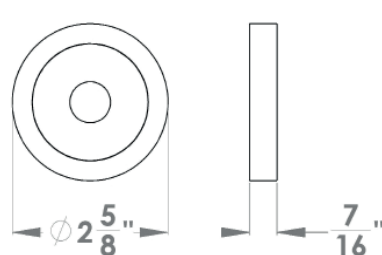

Features UER66Q and UER66

- 3 piece rose
- concealed bolt-through fixing
- sprung
- door range 1 1/4" (31 mm) - 2" (51 mm) standard
- T- and Lip-Strike with dust box
- stainless steel faceplate
- backsets: 2 3/8" (60 mm) or 2 3/4" (70 mm)
- functions: Passage (PAS), Privacy (PRI), full dummy (DUM), dummy left (DUML), dummy right (DUMR)
- available with UL-Latch
- 28° latch with attached face plate
- rate of satin stainless steel 304
- hub 5/16" (8 mm)
- door prep 2 1/8"
- available finish: satin stainless steel

specification details

lever

round rose

square rose