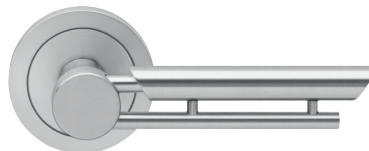

**Toronto**

Finish: satin stainless steel (71)

**To suit standard 2 1/8" door prep**

**Toronto – UER71Q**  
 2 5/8 x 2 5/8 x 7/16"

**Toronto – UER71**  
 Ø 2 5/8 x 7/16"

**Features UER71Q and UER71**

- 3 piece rose
- concealed bolt-through fixing
- sprung
- door range 1 1/4" (31 mm) - 2" (51 mm) standard
- T- and Lip-Strike with dust box
- stainless steel faceplate
- backsets: 2 3/8" (60 mm) or 2 3/4" (70 mm)
- functions: Passage (PAS), Privacy (PRI), full dummy (DUM), dummy left (DUML), dummy right (DUMR)
- available with UL-Latch
- 28° latch with attached face plate
- rate of satin stainless steel 304
- hub 5/16" (8 mm)
- door prep 2 1/8"
- available finish: satin stainless steel

product code  
 square

UER71Q PAS60 71	passage 2 3/8" backset
UER71Q PAS70 71	passage 2 3/4" backset
UER71Q PRI60 71	privacy 2 3/8" backset
UER71Q PRI70 71	privacy 2 3/4" backset
UER71Q DUM 71	full dummy
UER71Q DUML 71	half dummy left
UER71Q DUMR 71	half dummy right
UEDBQ 71	deadbolt to add to passage
UEDBQ A 71	deadbolt keyed alike

**specification details**

lever

round rose

square rose