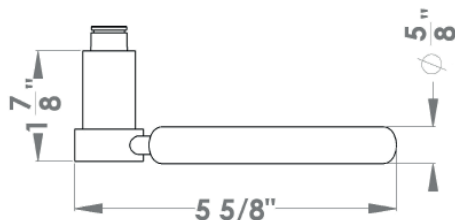

**Toronto**

Finish: satin stainless steel (71)

**To suit standard 2 1/8" door prep**

**Toronto – UER71Q**  
 2 5/8 x 2 5/8 x 7/16"

**Toronto – UER71**  
 Ø 2 5/8 x 7/16"

**Features UER71Q and UER71**

- 3 piece rose
- concealed bolt-through fixing
- sprung
- door range 1 1/4" (31 mm) - 2" (51 mm) standard
- T- and Lip-Strike with dust box
- stainless steel faceplate
- backsets: 2 3/8" (60 mm) or 2 3/4" (70 mm)
- functions: Passage (PAS), Privacy (PRI), full dummy (DUM), dummy left (DUML), dummy right (DUMR)
- available with UL-Latch
- 28° latch with attached face plate
- rate of satin stainless steel 304
- hub 5/16" (8 mm)
- door prep 2 1/8"
- available finish: satin stainless steel

product code  
 square

UER71Q PAS60 71	passage 2 3/8" backset
UER71Q PAS70 71	passage 2 3/4" backset
UER71Q PRI60 71	privacy 2 3/8" backset
UER71Q PRI70 71	privacy 2 3/4" backset
UER71Q DUM 71	full dummy
UER71Q DUML 71	half dummy left
UER71Q DUMR 71	half dummy right
UEDBQ 71	deadbolt to add to passage
UEDBQ A 71	deadbolt keyed alike

**specification details**

lever

round rose

square rose