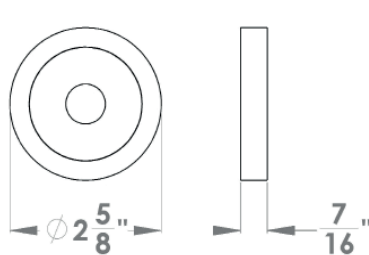

**Toronto**

Finish: satin stainless steel (71)

**To suit standard 2 1/8" door prep**

**Toronto – UER71Q**  
 2 5/8 x 2 5/8 x 7/16"

**Toronto – UER71**  
 Ø 2 5/8 x 7/16"

**Features UER71Q and UER71**

- 3 piece rose
- concealed bolt-through fixing
- sprung
- door range 1 1/4" (31 mm) - 2" (51 mm) standard
- T- and Lip-Strike with dust box
- stainless steel faceplate
- backsets: 2 3/8" (60 mm) or 2 3/4" (70 mm)
- functions: Passage (PAS), Privacy (PRI), full dummy (DUM), dummy left (DUML), dummy right (DUMR)
- available with UL-Latch
- 28° latch with attached face plate
- rate of satin stainless steel 304
- hub 5/16" (8 mm)
- door prep 2 1/8"
- available finish: satin stainless steel

round

UER71 PAS60 71	passage 2 3/8" backset
UER71 PAS70 71	passage 2 3/4" backset
UER71 PRI60 71	privacy 2 3/8" backset
UER71 PRI70 71	privacy 2 3/4" backset
UER71 DUM 71	full dummy
UER71 DUML 71	half dummy left
UER71 DUMR 71	half dummy right
UEDB 71	deadbolt to add to passage
UEDB A 71	deadbolt keyed alike

**specification details**

lever

round rose

square rose