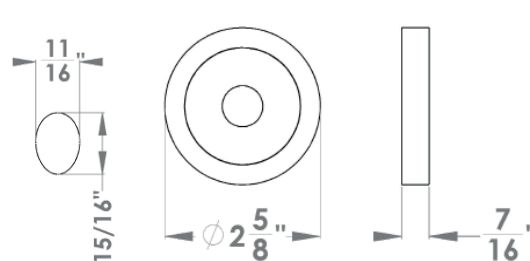

Verona

Finish: polished stainless steel (72)

To suit standard 2 1/8" door prep

Verona – UER37Q
 2 5/8 x 2 5/8 x 7/16"

Verona – UER37
 Ø 2 5/8 x 7/16"

Features UER37Q and UER37

- 3 piece rose
- concealed bolt-through fixing
- sprung
- door range 1 1/4" (31 mm) - 2" (51 mm) standard
- T- and Lip-Strike with dust box
- stainless steel faceplate
- backsets: 2 3/8" (60 mm) or 2 3/4" (70 mm)
- functions: Passage (PAS), Privacy (PRI), full dummy (DUM), dummy left (DUML), dummy right (DUMR)
- available with UL-Latch
- 28° latch with attached face plate
- rate of satin stainless steel 304
- hub 5/16" (8 mm)
- door prep 2 1/8"
- available finish: polished stainless steel, satin stainless steel, satin/polished stainless steel, cosmos black

round

UER37 PAS60 72	passage 2 3/8" backset
UER37 PAS70 72	passage 2 3/4" backset
UER37 PRI60 72	privacy 2 3/8" backset
UER37 PRI70 72	privacy 2 3/4" backset
UER37 DUM 72	full dummy
UER37 DUML 72	half dummy left
UER37 DUMR 72	half dummy right
UEDB 72	deadbolt to add to passage
UEDB A 72	deadbolt keyed alike

specification details

lever

round rose

square rose