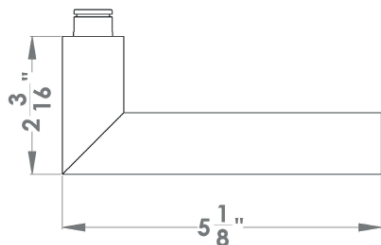

Verona

Finish: polished stainless steel (72)

To suit standard 2 1/8" door prep

Verona – UER37Q
 2 5/8 x 2 5/8 x 7/16"

Verona – UER37
 Ø 2 5/8 x 7/16"

Features UER37Q and UER37

- 3 piece rose
- concealed bolt-through fixing
- sprung
- door range 1 1/4" (31 mm) - 2" (51 mm) standard
- T- and Lip-Strike with dust box
- stainless steel faceplate
- backsets: 2 3/8" (60 mm) or 2 3/4" (70 mm)
- functions: Passage (PAS), Privacy (PRI), full dummy (DUM), dummy left (DUML), dummy right (DUMR)
- available with UL-Latch
- 28° latch with attached face plate
- rate of satin stainless steel 304
- hub 5/16" (8 mm)
- door prep 2 1/8"
- available finish: polished stainless steel, satin stainless steel, satin/polished stainless steel, cosmos black

specification details

lever

round rose

square rose