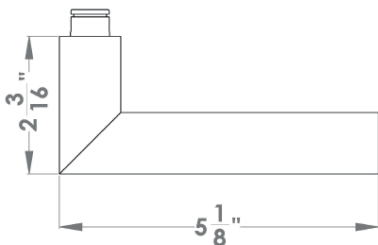

Verona

Finish: satin/polished stainless steel (73)

To suit standard 2 1/8" door prep

Verona – UER37Q
 2 5/8 x 2 5/8 x 7/16"

Verona – UER37
 Ø 2 5/8 x 7/16"

Features UER37Q and UER37

- 3 piece rose
- concealed bolt-through fixing
- sprung
- door range 1 1/4" (31 mm) - 2" (51 mm) standard
- T- and Lip-Strike with dust box
- stainless steel faceplate
- backsets: 2 3/8" (60 mm) or 2 3/4" (70 mm)
- functions: Passage (PAS), Privacy (PRI), full dummy (DUM), dummy left (DUML), dummy right (DUMR)
- available with UL-Latch
- 28° latch with attached face plate
- rate of satin stainless steel 304
- hub 5/16" (8 mm)
- door prep 2 1/8"
- available finish: polished stainless steel, satin stainless steel, satin/polished stainless steel, cosmos black

specification details

lever

round rose

square rose