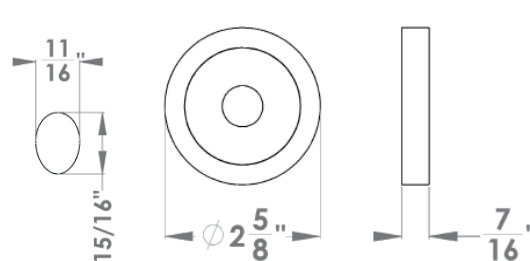

Verona

Finish: satin/polished stainless steel (73)

To suit standard 2 1/8" door prep

Verona – UER37Q
 2 5/8 x 2 5/8 x 7/16"

Verona – UER37
 Ø 2 5/8 x 7/16"

Features UER37Q and UER37

- 3 piece rose
- concealed bolt-through fixing
- sprung
- door range 1 1/4" (31 mm) - 2" (51 mm) standard
- T- and Lip-Strike with dust box
- stainless steel faceplate
- backsets: 2 3/8" (60 mm) or 2 3/4" (70 mm)
- functions: Passage (PAS), Privacy (PRI), full dummy (DUM), dummy left (DUML), dummy right (DUMR)
- available with UL-Latch
- 28° latch with attached face plate
- rate of satin stainless steel 304
- hub 5/16" (8 mm)
- door prep 2 1/8"
- available finish: polished stainless steel, satin stainless steel, satin/polished stainless steel, cosmos black

round

UER37 PAS60 73	passage 2 3/8" backset
UER37 PAS70 73	passage 2 3/4" backset
UER37 PRI60 73	privacy 2 3/8" backset
UER37 PRI70 73	privacy 2 3/4" backset
UER37 DUM 73	full dummy
UER37 DUML 73	half dummy left
UER37 DUMR 73	half dummy right
UEDB 73	deadbolt to add to passage
UEDB A 73	deadbolt keyed alike

specification details

lever

round rose

square rose