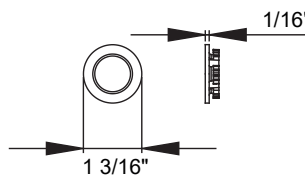

Soho

Finish: satin stainless steel (71)

custom door prep required

Soho – ERI57M
 Ø 1 3/16" x 1/16"

product code
 round

ERI57 PAS 71 passage
 ERI57 PZ 71 profile cylinder
 ERI57 PB 71 privacy bolt

Features ERI57

- mini rose
- concealed fixing
- door range 1 3/8" (35 mm) - 2 9/16" (65 mm) standard
- functions: Passage (PAS), profile cylinder (PZ), privacy bolt (PB)
- grade of stainless steel 304
- hub 5/16" (8 mm)
- custom door prep required
- Only to be used on wooden doors
- only available in combination with European Mortise lock (MAMO, GEMO)
- available finish: satin stainless steel & cosmos black

specification details

lever

round rose

escutcheons