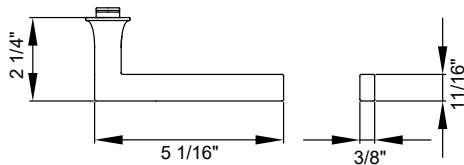

Soho

Finish: satin stainless steel (71)

custom door prep required

Soho – ERI57M
 Ø 1 3/16" x 1/16"

product code
 round

ERI57 PAS 71 passage
 ERI57 PZ 71 profile cylinder
 ERI57 PB 71 privacy bolt

Features ERI57

- mini rose
- concealed fixing
- door range 1 3/8" (35 mm) - 2 9/16" (65 mm) standard
- functions: Passage (PAS), profile cylinder (PZ), privacy bolt (PB)
- grade of stainless steel 304
- hub 5/16" (8 mm)
- custom door prep required
- Only to be used on wooden doors
- only available in combination with European Mortise lock (MAMO, GEMO)
- available finish: satin stainless steel & cosmos black

specification details

lever

round rose

escutcheons