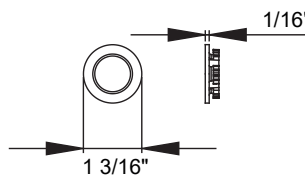

Soho

Finish: cosmos black (83)

custom door prep required

Soho – ERI57M

Ø 1 3/16" x 1/16"

product code
 round

ERI57 PAS 83 passage
 ERI57 PZ 83 profile cylinder
 ERI57 PB 83 privacy bolt

Features ERI57

- mini rose
- concealed fixing
- door range 1 3/8" (35 mm) - 2 9/16" (65 mm) standard
- functions: Passage (PAS), profile cylinder (PZ), privacy bolt (PB)
- grade of stainless steel 304
- hub 5/16" (8 mm)
- custom door prep required
- Only to be used on wooden doors
- only available in combination with European Mortise lock (MAMO, GEMO)
- available finish: satin stainless steel & cosmos black

specification details

lever

round rose

escutcheons