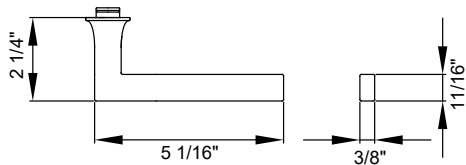

Soho

Finish: cosmos black (83)

custom door prep required

Soho – ERI57M

Ø 1 3/16" x 1/16"

product code
 round

ERI57 PAS 83 passage
 ERI57 PZ 83 profile cylinder
 ERI57 PB 83 privacy bolt

Features ERI57

- mini rose
- concealed fixing
- door range 1 3/8" (35 mm) - 2 9/16" (65 mm) standard
- functions: Passage (PAS), profile cylinder (PZ), privacy bolt (PB)
- grade of stainless steel 304
- hub 5/16" (8 mm)
- custom door prep required
- Only to be used on wooden doors
- only available in combination with European Mortise lock (MAMO, GEMO)
- available finish: satin stainless steel & cosmos black

specification details

lever

round rose

escutcheons