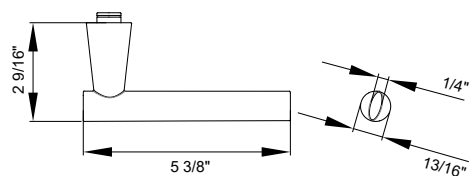

Brooklyn

Finish: satin stainless steel (71)

custom door prep required

Brooklyn – ERI59
 Ø 1 3/16" x 1/16"

product code
 round

ERI59 PAS 71 passage
 ERI59 PZ 71 profile cylinder
 ERI59 PB 71 privacy bolt

Features ERI59

- mini rose
- concealed fixing
- door range 1 3/8" (35 mm) - 2 9/16" (65 mm) standard
- functions: Passage (PAS), profile cylinder (PZ), privacy bolt (PB)
- grade of stainless steel 304
- hub 5/16" (8 mm)
- custom door prep required
- Only to be used on wooden doors
- only available in combination with European Mortise lock (MAMO, GEMO)
- available finish: satin stainless steel & cosmos black

specification details

lever

round rose

escutcheons