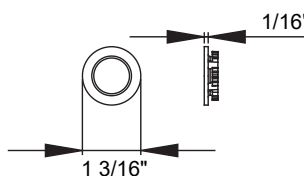

Brooklyn

Finish: satin stainless steel (71)

custom door prep required

Brooklyn – ERI59
 Ø 1 3/16" x 1/16"

product code
 round

ERI59 PAS 71 passage
 ERI59 PZ 71 profile cylinder
 ERI59 PB 71 privacy bolt

Features ERI59

- mini rose
- concealed fixing
- door range 1 3/8" (35 mm) - 2 9/16" (65 mm) standard
- functions: Passage (PAS), profile cylinder (PZ), privacy bolt (PB)
- grade of stainless steel 304
- hub 5/16" (8 mm)
- custom door prep required
- Only to be used on wooden doors
- only available in combination with European Mortise lock (MAMO, GEMO)
- available finish: satin stainless steel & cosmos black

specification details

lever

round rose

escutcheons