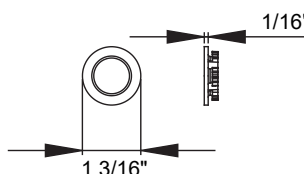

### custom door prep required

**Brooklyn – ERI59**  
 Ø 1 3/16" x 1/16"

product code  
 round

ERI59 PAS 83 passage  
 ERI59 PZ 83 profile cylinder  
 ERI59 PB 83 privacy bolt

### Features ERI59

- mini rose
- concealed fixing
- door range 1 3/8" (35 mm) - 2 9/16" (65 mm) standard
- functions: Passage (PAS), profile cylinder (PZ), privacy bolt (PB)
- grade of stainless steel 304
- hub 5/16" (8 mm)
- custom door prep required
- Only to be used on wooden doors
- only available in combination with European Mortise lock (MAMO, GEMO)
- available finish: satin stainless steel & cosmos black

### specification details

lever

round rose

escutcheons