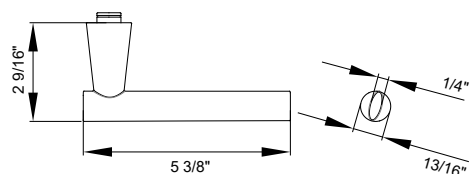

### custom door prep required

**Brooklyn – ERI59**  
 Ø 1 3/16" x 1/16"

product code  
 round

ERI59 PAS 83 passage  
 ERI59 PZ 83 profile cylinder  
 ERI59 PB 83 privacy bolt

### Features ERI59

- mini rose
- concealed fixing
- door range 1 3/8" (35 mm) - 2 9/16" (65 mm) standard
- functions: Passage (PAS), profile cylinder (PZ), privacy bolt (PB)
- grade of stainless steel 304
- hub 5/16" (8 mm)
- custom door prep required
- Only to be used on wooden doors
- only available in combination with European Mortise lock (MAMO, GEMO)
- available finish: satin stainless steel & cosmos black

### specification details

lever

round rose

escutcheons