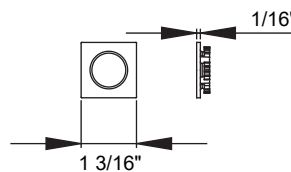

Boston

Finish: satin stainless steel (71)

custom door prep required

Boston – ERIQ58

1 3/16" x 1 3/16" x 1/16"

product code
 square

ERIQ58 PAS 71 passage
 ERIQ58 PZ 71 profile cylinder
 ERIQ58 PB 71 privacy bolt

Features ERIQ58

- mini rose
- concealed fixing
- door range 1 3/8" (35 mm) - 2 9/16" (65 mm) standard
- functions: Passage (PAS), profile cylinder (PZ), privacy bolt (PB)
- grade of stainless steel 304
- hub 5/16" (8 mm)
- custom door prep required
- Only to be used on wooden doors
- only available in combination with European Mortise lock (MAMO, GEMO)
- available finish: satin stainless steel & cosmos black

specification details

lever

square rose

escutcheons