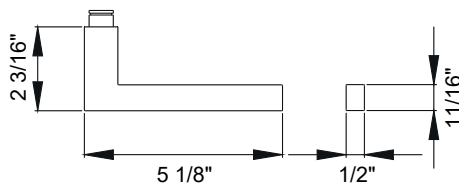

Boston

Finish: satin stainless steel (71)

custom door prep required

Boston – ERIQ58

1 3/16" x 1 3/16" x 1/16"

product code
 square

ERIQ58 PAS 71 passage
 ERIQ58 PZ 71 profile cylinder
 ERIQ58 PB 71 privacy bolt

Features ERIQ58

- mini rose
- concealed fixing
- door range 1 3/8" (35 mm) - 2 9/16" (65 mm) standard
- functions: Passage (PAS), profile cylinder (PZ), privacy bolt (PB)
- grade of stainless steel 304
- hub 5/16" (8 mm)
- custom door prep required
- Only to be used on wooden doors
- only available in combination with European Mortise lock (MAMO, GEMO)
- available finish: satin stainless steel & cosmos black

specification details

lever

square rose

escutcheons