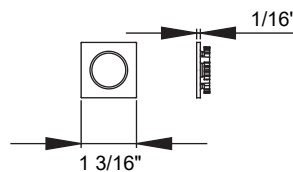

Boston

Finish: cosmos black (83)

custom door prep required

Boston – ERIQ58

1 3/16" x 1 3/16" x 1/16"

product code
 square

ERIQ58 PAS 83 passage
 ERIQ58 PZ 83 profile cylinder
 ERIQ58 PB 83 privacy bolt

Features ERIQ58

- mini rose
- concealed fixing
- door range 1 3/8" (35 mm) - 2 9/16" (65 mm) standard
- functions: Passage (PAS), profile cylinder (PZ), privacy bolt (PB)
- grade of stainless steel 304
- hub 5/16" (8 mm)
- custom door prep required
- Only to be used on wooden doors
- only available in combination with European Mortise lock (MAMO, GEMO)
- available finish: satin stainless steel & cosmos black

specification details

lever

square rose

escutcheons