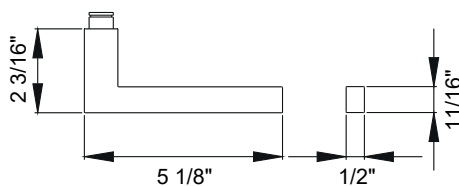

Boston

Finish: cosmos black (83)

custom door prep required

Boston – ERIQ58

1 3/16" x 1 3/16" x 1/16"

product code
 square

ERIQ58 PAS 83 passage
 ERIQ58 PZ 83 profile cylinder
 ERIQ58 PB 83 privacy bolt

Features ERIQ58

- mini rose
- concealed fixing
- door range 1 3/8" (35 mm) - 2 9/16" (65 mm) standard
- functions: Passage (PAS), profile cylinder (PZ), privacy bolt (PB)
- grade of stainless steel 304
- hub 5/16" (8 mm)
- custom door prep required
- Only to be used on wooden doors
- only available in combination with European Mortise lock (MAMO, GEMO)
- available finish: satin stainless steel & cosmos black

specification details

lever

square rose

escutcheons