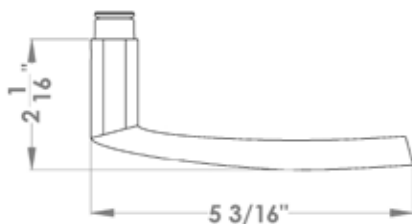

specification details

lever