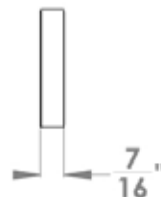

Iceland

Finish: satin stainless steel (71)

Iceland on rose, special door prep required

Features TER14Q and TER14

- 3 piece rose
- concealed bolt-through fixing
- sprung
- door range 1 1/2" (38 mm) - 1 7/8" (48 mm) standard
- stainless steel faceplate
- Accurate UL Listed Mortise Lock
- rate of satin stainless steel 304
- hub 5/16" (8 mm)
- available finish: satin stainless steel

product code

square

TER14Q PRI 9139 71 Accurate privacy without cylinder
TER14Q STORE 9195 71 Accurate storeroom/nitelatch
TER14Q ENT 9167 71 Accurate entrance set;
cylinder not included
TER14Q ENT 9169 71 Accurate entrance set;
cylinder not included
UEZ1340 CC 71 cylinder collar
UEZ1340 TT 71 thumbturn
UEZ1340 BAD 71 privacy thumbturn

round

TER14 PRI 9139 71 Accurate privacy without cylinder
TER14 STORE 9195 71 Accurate storeroom/nitelatch
TER14 ENT 9167 71 Accurate entrance set;
cylinder not included
TER14 ENT 9169 71 Accurate entrance set;
cylinder not included
UEZ1332 CC 71 cylinder collar
UEZ1332 TT 71 thumbturn
UEZ1332 BAD 71 privacy thumbturn

specification details

lever

round rose

square rose