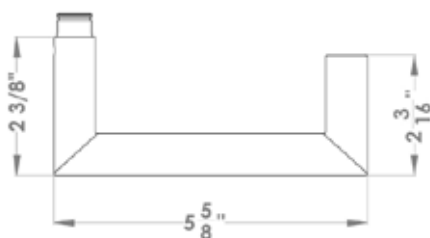

Kos

Finish: satin stainless steel (71)

Kos on rose, special door prep required

Kos – TER20Q
2 1/16" x 2 1/16"

Kos – TER20
Ø 2 1/16" x 7/16"

Features TER20Q and TER20

- 3 piece rose
- concealed bolt-through fixing
- sprung
- door range 1 1/2" (38 mm) - 1 7/8" (48 mm) standard
- stainless steel faceplate
- Accurate UL Listed Mortise Lock
- rate of satin stainless steel 304
- hub 5/16" (8 mm)
- available finish: satin stainless steel

product code

square

TER20Q PRI 9139 71 Accurate privacy without cylinder
TER20Q STORE 9195 71 Accurate storeroom/nitelatch
TER20Q ENT 9167 71 Accurate entrance set;
cylinder not included
TER20Q ENT 9169 71 Accurate entrance set;
cylinder not included
UEZ1340 CC 71 cylinder collar
UEZ1340 TT 71 thumbturn
UEZ1340 BAD 71 privacy thumbturn

round

TER20 PRI 9139 71 Accurate privacy without cylinder
TER20 STORE 9195 71 Accurate storeroom/nitelatch
TER20 ENT 9167 71 Accurate entrance set;
cylinder not included
TER20 ENT 9169 71 Accurate entrance set;
cylinder not included
UEZ1332 CC 71 cylinder collar
UEZ1332 TT 71 thumbturn
UEZ1332 BAD 71 privacy thumbturn

specification details

lever

round rose

square rose