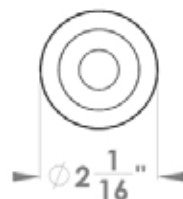

Kos

Finish: satin stainless steel (71)

Kos on rose, special door prep required

Kos – TER20Q
2 1/16" x 2 1/16"

Kos – TER20
Ø 2 1/16" x 7/16"

Features TER20Q and TER20

- 3 piece rose
- concealed bolt-through fixing
- sprung
- door range 1 1/2" (38 mm) - 1 7/8" (48 mm) standard
- stainless steel faceplate
- Accurate UL Listed Mortise Lock
- rate of satin stainless steel 304
- hub 5/16" (8 mm)
- available finish: satin stainless steel

round

TER20 PRI 9139 71 Accurate privacy without cylinder
TER20 STORE 9195 71 Accurate storeroom/nitelatch
TER20 ENT 9167 71 Accurate entrance set;
cylinder not included
TER20 ENT 9169 71 Accurate entrance set;
cylinder not included
UEZ1332 CC 71 cylinder collar
UEZ1332 TT 71 thumbturn
UEZ1332 BAD 71 privacy thumbturn

specification details

lever

round rose

square rose