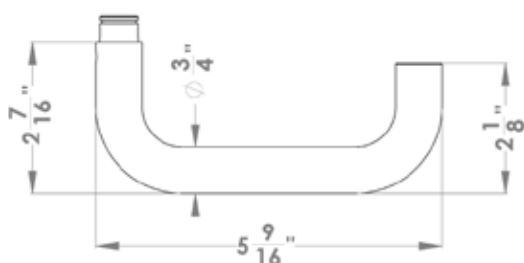

specification details

lever