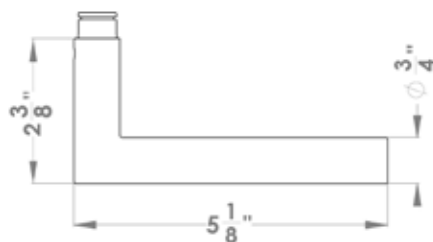

Pictogramme

lever