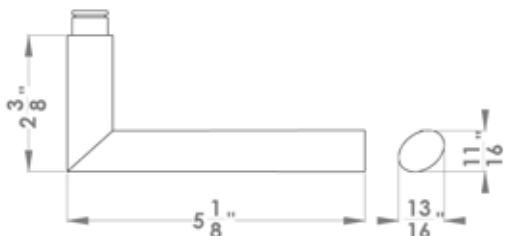

specification details

lever