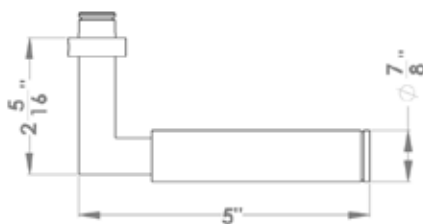

specification details

lever