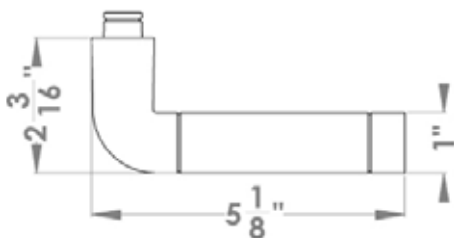

Babylon

Finish: satin/polished stainless steel (73)

Babylon on rose, special door prep required

Babylon – TER32Q
 2 1/16" x 2 1/16"

Babylon – TER32
 Ø 2 1/16" x 7/16"

Features TER32Q and TER32

- 3 piece rose
- concealed bolt-through fixing
- sprung
- door range 1 1/2" (38 mm) - 1 7/8" (48 mm) standard
- stainless steel faceplate
- Accurate UL Listed Mortise Lock
- rate of satin stainless steel 304
- hub 5/16" (8 mm)
- available finish: satin/polished stainless steel

product code

square

TER32Q PRI 9139 73 Accurate privacy without cylinder
 TER32Q STORE 9195 73 Accurate storeroom/nitelatch
 TER32Q ENT 9167 73 Accurate entrance set;
 cylinder not included
 TER32Q ENT 9169 73 Accurate entrance set;
 cylinder not included
 UEZ1340 CC 73 cylinder collar
 UEZ1340 TT 73 thumbturn
 UEZ1340 BAD 73 privacy thumbturn

specification details

lever

round rose

square rose