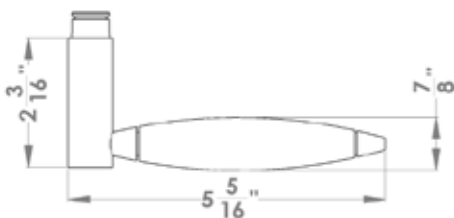

Cuba

Finish: satin/polished stainless steel (73)

Cuba on rose, special door prep required

Cuba – TER33Q
2 1/16" x 2 1/16"

Cuba – TER33
Ø 2 1/16" x 7/16"

Features TER33Q and TER33

- 3 piece rose
- concealed bolt-through fixing
- sprung
- door range 1 1/2" (38 mm) - 1 7/8" (48 mm) standard
- stainless steel faceplate
- Accurate UL Listed Mortise Lock
- rate of satin stainless steel 304
- hub 5/16" (8 mm)
- available finish: satin/polished stainless steel

UEZ1340 CC 73 cylinder collar
UEZ1340 TT 73 thumbturn
UEZ1340 BAD 73 privacy thumbturn

round

TER33 PRI 9139 73 Accurate privacy without cylinder
TER33 STORE 9195 73 Accurate storeroom/nitelatch
TER33 ENT 9167 73 Accurate entrance set;
cylinder not included

TER33 ENT 9169 73 Accurate entrance set;
cylinder not included

UEZ1332 CC 73 cylinder collar
UEZ1332 TT 73 thumbturn
UEZ1332 BAD 73 privacy thumbturn

specification details

lever

round rose

square rose