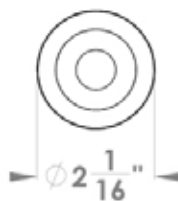

Rio Steel

Finish: satin/polished stainless steel (73)

Rio Steel on rose, special door prep required

Features TER34Q and TER34

- 3 piece rose
- concealed bolt-through fixing
- sprung
- door range 1 1/2" (38 mm) - 1 7/8" (48 mm) standard
- stainless steel faceplate
- Accurate UL Listed Mortise Lock
- rate of satin stainless steel 304
- hub 5/16" (8 mm)
- available finishes: satin/polished stainless steel, satin stainless steel

product code

square

TER34Q PRI 9139 73 Accurate privacy without cylinder
TER34Q STORE 9195 73 Accurate storeroom/nitelatch
TER34Q ENT 9167 73 Accurate entrance set;
cylinder not included
TER34Q ENT 9169 73 Accurate entrance set;
cylinder not included
UEZ1340 CC 73 cylinder collar
UEZ1340 TT 73 thumbturn
UEZ1340 BAD 73 privacy thumbturn

round

TER34 PRI 9139 73 Accurate privacy without cylinder
TER34 STORE 9195 73 Accurate storeroom/nitelatch
TER34 ENT 9167 73 Accurate entrance set;
cylinder not included
TER34 ENT 9169 73 Accurate entrance set;
cylinder not included
UEZ1332 CC 73 cylinder collar
UEZ1332 TT 73 thumbturn
UEZ1332 BAD 73 privacy thumbturn

specification details

lever

round rose

square rose