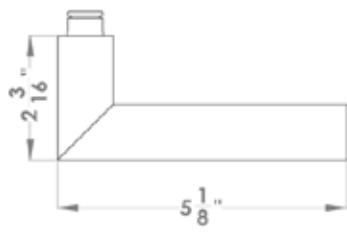

Verona – TER37
 Ø 2 1/16" x 7/16"

round

TER37 PRI 9139 83	Accurate privacy without cylinder
TER37 STORE 9195 83	Accurate storeroom/nitelatch
TER37 ENT 9167 83	Accurate entrance set; cylinder not included
TER37 ENT 9169 83	Accurate entrance set; cylinder not included
UEZ1332 CC 83	cylinder collar
UEZ1332 TT 83	thumbturn
UEZ1332 BAD 83	privacy thumbturn

Features TER37Q and TER37

- 3 piece rose
- concealed bolt-through fixing
- sprung
- door range 1 1/2" (38 mm) - 1 7/8" (48 mm) standard
- stainless steel faceplate
- Accurate UL Listed Mortise Lock
- available with UL-Latch
- rate of satin stainless steel 304
- hub 5/16" (8 mm)
- available finish: cosmos black, satin stainless steel, polished stainless steel, satin/polished stainless steel

specification details

lever

round rose

square rose