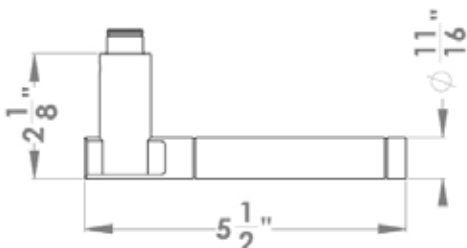

specification details

lever