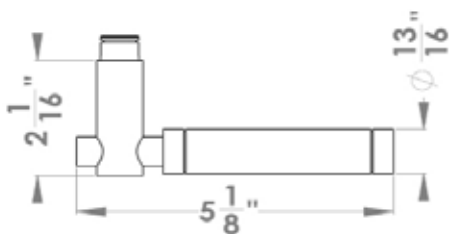

specification details

lever