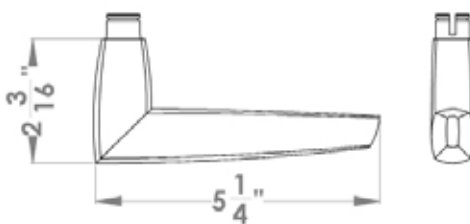

specification details

lever