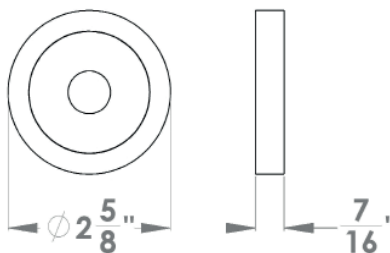

Corfu

Finish: satin stainless steel (71)

To suit standard 2 1/8" door prep

Corfu – UER24Q
2 5/8 x 2 5/8 x 7/16"

Corfu – UER24
Ø 2 5/8 x 7/16"

product code square

UER24Q PAS60 71	passage 2 3/8" backset
UER24Q PAS70 71	passage 2 3/4" backset
UER24Q PRI60 71	privacy 2 3/8" backset
UER24Q PRI70 71	privacy 2 3/4" backset
UER24Q DUM 71	full dummy
UER24Q DUML 71	half dummy left
UER24Q DUMR 71	half dummy right
UEDBQ 71	deadbolt to add to passage
UEDBQ A 71	deadbolt keyed alike

Features UER24Q and UER24

- 3 piece rose
- concealed bolt-through fixing
- sprung
- door range 1 1/4" (31 mm) - 2" (51 mm) standard
- T- and Lip-Strike with dust box
- stainless steel faceplate
- backsets: 2 3/8" (60 mm) or 2 3/4" (70 mm)
- functions: Passage (PAS), Privacy (PRI), full dummy (DUM), dummy left (DUML), dummy right (DUMR)
- available with UL-Latch
- 28° latch with attached face plate
- rate of satin stainless steel 304
- hub 5/16" (8 mm)
- door prep 2 1/8"
- available finish: satin stainless steel, cosmos black

specification details

lever

round rose

square rose