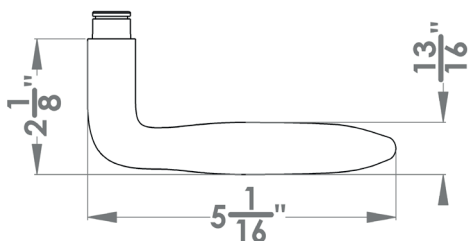

Corfu

Finish: satin stainless steel (71)

To suit standard 2 1/8" door prep

Corfu – UER24Q
2 5/8 x 2 5/8 x 7/16"

Corfu – UER24
Ø 2 5/8 x 7/16"

product code square

UER24Q PAS60 71	passage 2 3/8" backset
UER24Q PAS70 71	passage 2 3/4" backset
UER24Q PRI60 71	privacy 2 3/8" backset
UER24Q PRI70 71	privacy 2 3/4" backset
UER24Q DUM 71	full dummy
UER24Q DUML 71	half dummy left
UER24Q DUMR 71	half dummy right
UEDBQ 71	deadbolt to add to passage
UEDBQ A 71	deadbolt keyed alike

round

UER24 PAS60 71	passage 2 3/8" backset
UER24 PAS70 71	passage 2 3/4" backset
UER24 PRI60 71	privacy 2 3/8" backset
UER24 PRI70 71	privacy 2 3/4" backset
UER24 DUM 71	full dummy
UER24 DUML 71	half dummy left
UER24 DUMR 71	half dummy right
UEDB 71	deadbolt to add to passage
UEDB A 71	deadbolt keyed alike

Features UER24Q and UER24

- 3 piece rose
- concealed bolt-through fixing
- sprung
- door range 1 1/4" (31 mm) - 2" (51 mm) standard
- T- and Lip-Strike with dust box
- stainless steel faceplate
- backsets: 2 3/8" (60 mm) or 2 3/4" (70 mm)
- functions: Passage (PAS), Privacy (PRI), full dummy (DUM), dummy left (DUML), dummy right (DUMR)
- available with UL-Latch
- 28° latch with attached face plate
- rate of satin stainless steel 304
- hub 5/16" (8 mm)
- door prep 2 1/8"
- available finish: satin stainless steel, cosmos black

specification details

lever

round rose

square rose