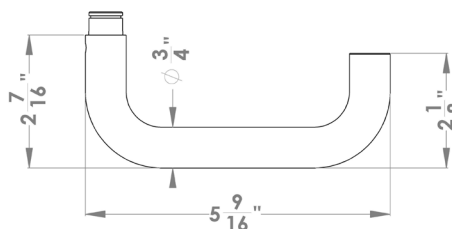

Crete

Finish: satin stainless steel (71)

To suit standard 2 1/8" door prep

Crete – UER 27Q
2 5/8 x 2 5/8 x 7/16"

product code square

UER27Q PAS60 71	passage 2 3/8" backset
UER27Q PAS70 71	passage 2 3/4" backset
UER27Q PRI60 71	privacy 2 3/8" backset
UER27Q PRI70 71	privacy 2 3/4" backset
UER27Q DUM 71	full dummy
UER27Q DUM L 71	half dummy left
UER27Q DUM R 71	half dummy right
UEDBQ 71	deadbolt to add to passage

Crete – UER 27
Ø 2 5/8 x 7/16"

round

UER27 PAS60 71	passage 2 3/8" backset
UER27 PAS70 71	passage 2 3/4" backset
UER27 PRI60 71	privacy 2 3/8" backset
UER27 PRI70 71	privacy 2 3/4" backset
UER27 DUM 71	full dummy
UER27 DUM L 71	half dummy left
UER27 DUM R 71	half dummy right
UEDB 71	deadbolt to add to passage
UEDBA 71	deadbolt keyed alike

Features UER27Q and UER27

- 3 piece rose
- concealed bolt-through fixing
- sprung
- door range 1 1/4" (31 mm) - 2" (51 mm) standard
- T- and Lip-Strike with dust box
- stainless steel faceplate
- backsets: 2 3/8" (60 mm) or 2 3/4" (70 mm)
- functions: Passage (PAS), Privacy (PRI), full dummy (DUM), dummy left (DUM L), dummy right (DUM R)
- available with UL-Latch
- 28° latch with attached face plate
- rate of satin stainless steel 304
- hub 5/16" (8 mm)
- door prep 2 1/8"
- available finish: satin stainless steel

specification details

lever

round rose

square rose