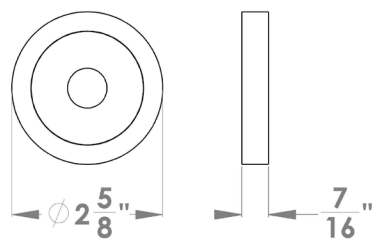

Futura

Finish: polished stainless steel (72)

To suit standard 2 1/8" door prep

Futura – UER 84Q
2 5/8 x 2 5/8 x 7/16"

Futura – UER 84
Ø 2 5/8 x 7/16"

Features UER84Q and UER84

- 3 piece rose
- concealed bolt-through fixing
- sprung
- door range 1 1/4" (31 mm) - 2" (51 mm) standard
- T- and Lip-Strike with dust box
- stainless steel faceplate
- backsets: 2 3/8" (60 mm) or 2 3/4" (70 mm)
- functions: Passage (PAS), Privacy (PRI), full dummy (DUM), dummy left (DUM L), dummy right (DUM R)
- available with UL-Latch
- 28° latch with attached face plate
- rate of satin stainless steel 304
- hub 5/16" (8 mm)
- door prep 2 1/8"
- available finish: polished stainless steel

round

UER84 PAS60 72	passage 2 3/8" backset
UER84 PAS70 72	passage 2 3/4" backset
UER84 PRI60 72	privacy 2 3/8" backset
UER84 PRI70 72	privacy 2 3/4" backset
UER84 DUM 72	full dummy
UER84 DUM L 72	half dummy left
UER84 DUM R 72	half dummy right
UEDB 72	deadbolt to add to passage
UEDBA 72	deadbolt keyed alike

specification details

lever

round rose

square rose