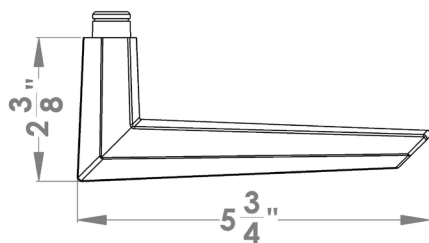

Futura

Finish: polished stainless steel (72)

To suit standard 2 1/8" door prep

Futura – UER 84Q
2 5/8 x 2 5/8 x 7/16"

Futura – UER 84
Ø 2 5/8 x 7/16"

Features UER84Q and UER84

- 3 piece rose
- concealed bolt-through fixing
- sprung
- door range 1 1/4" (31 mm) - 2" (51 mm) standard
- T- and Lip-Strike with dust box
- stainless steel faceplate
- backsets: 2 3/8" (60 mm) or 2 3/4" (70 mm)
- functions: Passage (PAS), Privacy (PRI), full dummy (DUM), dummy left (DUM L), dummy right (DUM R)
- available with UL-Latch
- 28° latch with attached face plate
- rate of satin stainless steel 304
- hub 5/16" (8 mm)
- door prep 2 1/8"
- available finish: polished stainless steel

product code square

UER84Q PAS60 72	passage 2 3/8" backset
UER84Q PAS70 72	passage 2 3/4" backset
UER84Q PRI60 72	privacy 2 3/8" backset
UER84Q PRI70 72	privacy 2 3/4" backset
UER84Q DUM 72	full dummy
UER84Q DUM L 72	half dummy left
UER84Q DUM R 72	half dummy right
UEDBQ 72	deadbolt to add to passage

specification details

lever

round rose

square rose