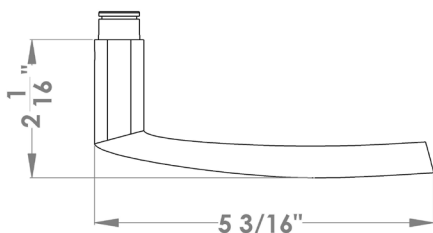

Iceland

Finish: satin stainless steel (71)

To suit standard 2 1/8" door prep

Iceland- UER 14Q
2 5/8 x 2 5/8 x 7/16"

Iceland- UER 14
Ø 2 5/8 x 7/16"

Features UER14Q and UER14

- 3 piece rose
- concealed bolt-through fixing
- sprung
- door range 1 1/4" (31 mm) - 2" (51 mm) standard
- T- and Lip-Strike with dust box
- stainless steel faceplate
- backsets: 2 3/8" (60 mm) or 2 3/4" (70 mm)
- functions: Passage (PAS), Privacy (PRI), full dummy (DUM), dummy left (DUM L), dummy right (DUM R)
- available with UL-Latch
- 28° latch with attached face plate
- rate of satin stainless steel 304
- hub 5/16" (8 mm)
- door prep 2 1/8"
- available finish: satin stainless steel

product code square

UER14Q PAS60 71	passage 2 3/8" backset
UER14Q PAS70 71	passage 2 3/4" backset
UER14Q PRI60 71	privacy 2 3/8" backset
UER14Q PRI70 71	privacy 2 3/4" backset
UER14Q DUM 71	full dummy
UER14Q DUM L 71	half dummy left
UER14Q DUM R 71	half dummy right
UEDBQ 71	deadbolt to add to passage

specification details

lever

round rose

square rose