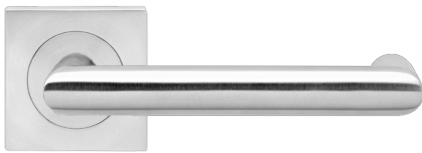

**Kos**

Finish: satin stainless steel (71)

**To suit standard 2 1/8" door prep**

**Kos- UER 20Q**  
 2 5/8 x 2 5/8 x 7/16"

**Kos- UER 20**  
 Ø 2 5/8 x 7/16"

**Features UER20Q and UER20**

- 3 piece rose
- concealed bolt-through fixing
- sprung
- door range 1 1/4" (31 mm) - 2" (51 mm) standard
- T- and Lip-Strike with dust box
- stainless steel faceplate
- backsets: 2 3/8" (60 mm) or 2 3/4" (70 mm)
- functions: Passage (PAS), Privacy (PRI), full dummy (DUM), dummy left (DUM L), dummy right (DUM R)
- available with UL-Latch
- 28° latch with attached face plate
- rate of satin stainless steel 304
- hub 5/16" (8 mm)
- door prep 2 1/8"
- available finish: satin stainless steel

**product code square**

UER20Q PAS60 71	passage 2 3/8" backset
UER20Q PAS70 71	passage 2 3/4" backset
UER20Q PRI60 71	privacy 2 3/8" backset
UER20Q PRI70 71	privacy 2 3/4" backset
UER20Q DUM 71	full dummy
UER20Q DUM L 71	half dummy left
UER20Q DUM R 71	half dummy right
UEDBQ 71	deadbolt to add to passage

**round**

UER20 PAS60 71	passage 2 3/8" backset
UER20 PAS70 71	passage 2 3/4" backset
UER20 PRI60 71	privacy 2 3/8" backset
UER20 PRI70 71	privacy 2 3/4" backset
UER20 DUM 71	full dummy
UER20 DUM L 71	half dummy left
UER20 DUM R 71	half dummy right
UEDB 71	deadbolt to add to passage
UEDBA 71	deadbolt keyed alike

**specification details**

**lever**

**round rose**

**square rose**