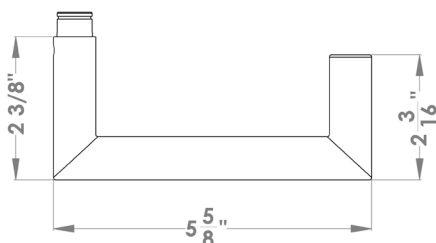

**Kos**

Finish: satin stainless steel (71)

**To suit standard 2 1/8" door prep**

**Kos- UER 20Q**  
 2 5/8 x 2 5/8 x 7/16"

**Kos- UER 20**  
 Ø 2 5/8 x 7/16"

**Features UER20Q and UER20**

- 3 piece rose
- concealed bolt-through fixing
- sprung
- door range 1 1/4" (31 mm) - 2" (51 mm) standard
- T- and Lip-Strike with dust box
- stainless steel faceplate
- backsets: 2 3/8" (60 mm) or 2 3/4" (70 mm)
- functions: Passage (PAS), Privacy (PRI), full dummy (DUM), dummy left (DUM L), dummy right (DUM R)
- available with UL-Latch
- 28° latch with attached face plate
- rate of satin stainless steel 304
- hub 5/16" (8 mm)
- door prep 2 1/8"
- available finish: satin stainless steel

**product code square**

UER20Q PAS60 71	passage 2 3/8" backset
UER20Q PAS70 71	passage 2 3/4" backset
UER20Q PRI60 71	privacy 2 3/8" backset
UER20Q PRI70 71	privacy 2 3/4" backset
UER20Q DUM 71	full dummy
UER20Q DUM L 71	half dummy left
UER20Q DUM R 71	half dummy right
UEDBQ 71	deadbolt to add to passage

**specification details**

**lever**

**round rose**

**square rose**