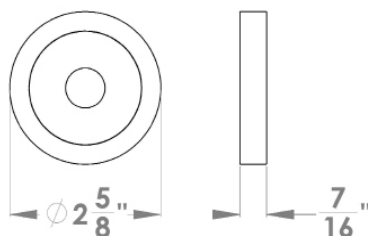

**Kos**

Finish: satin stainless steel (71)

**To suit standard 2 1/8" door prep**

**Kos- UER 20Q**  
 2 5/8 x 2 5/8 x 7/16"

**Kos- UER 20**  
 Ø 2 5/8 x 7/16"

**Features UER20Q and UER20**

- 3 piece rose
- concealed bolt-through fixing
- sprung
- door range 1 1/4" (31 mm) - 2" (51 mm) standard
- T- and Lip-Strike with dust box
- stainless steel faceplate
- backsets: 2 3/8" (60 mm) or 2 3/4" (70 mm)
- functions: Passage (PAS), Privacy (PRI), full dummy (DUM), dummy left (DUM L), dummy right (DUM R)
- available with UL-Latch
- 28° latch with attached face plate
- rate of satin stainless steel 304
- hub 5/16" (8 mm)
- door prep 2 1/8"
- available finish: satin stainless steel

**round**

UER20 PAS60 71	passage 2 3/8" backset
UER20 PAS70 71	passage 2 3/4" backset
UER20 PRI60 71	privacy 2 3/8" backset
UER20 PRI70 71	privacy 2 3/4" backset
UER20 DUM 71	full dummy
UER20 DUM L 71	half dummy left
UER20 DUM R 71	half dummy right
UEDB 71	deadbolt to add to passage
UEDBA 71	deadbolt keyed alike

**specification details**

**lever**

**round rose**

**square rose**