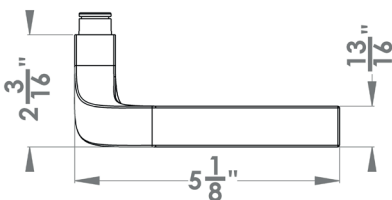

**Las Vegas**

Finish: satin stainless steel (71)

**To suit standard 2 1/8" door prep**

**Las Vegas – UER87Q**  
 2 5/8 x 2 5/8 x 7/16"

**Las Vegas – UER87**  
 Ø 2 5/8 x 7/16"

**Features UER87Q and UER87**

- 3 piece rose
- concealed bolt-through fixing
- sprung
- door range 1 1/4" (31 mm) - 2" (50 mm) standard
- T- and Lip-Strike with dust box
- stainless steel faceplate
- backsets: 2 3/8" (60 mm) or 2 3/4" (70 mm)
- functions: Passage (PAS), Privacy (PRI), full dummy (DUM), dummy left (DUML), dummy right (DUMR)
- available with UL-Latch
- 28° latch with attached face plate
- rate of satin stainless steel 304
- hub 5/16" (8 mm)
- door prep 2 1/8"
- available finishes: satin stainless steel, polished stainless steel, cosmos black

product code  
 square

UER87Q PAS60 71	passage 2 3/8" backset
UER87Q PAS70 71	passage 2 3/4" backset
UER87Q PRI60 71	privacy 2 3/8" backset
UER87Q PRI70 71	privacy 2 3/4" backset
UER87Q DUM 71	full dummy
UER87Q DUML 71	half dummy left
UER87Q DUMR 71	half dummy right
UEDBQ 71	deadbolt to add to passage
UEDBQ A 71	deadbolt keyed alike

**specification details**

lever

round rose

square rose