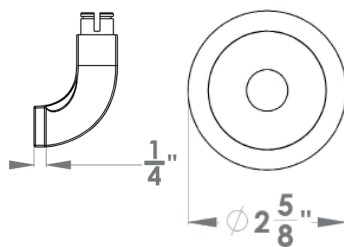

**Las Vegas**

Finish: satin stainless steel (71)

**To suit standard 2 1/8" door prep**

**Las Vegas – UER87Q**  
 2 5/8 x 2 5/8 x 7/16"

**Las Vegas – UER87**  
 Ø 2 5/8 x 7/16"

**Features UER87Q and UER87**

- 3 piece rose
- concealed bolt-through fixing
- sprung
- door range 1 1/4" (31 mm) - 2" (50 mm) standard
- T- and Lip-Strike with dust box
- stainless steel faceplate
- backsets: 2 3/8" (60 mm) or 2 3/4" (70 mm)
- functions: Passage (PAS), Privacy (PRI), full dummy (DUM), dummy left (DUML), dummy right (DUMR)
- available with UL-Latch
- 28° latch with attached face plate
- rate of satin stainless steel 304
- hub 5/16" (8 mm)
- door prep 2 1/8"
- available finishes: satin stainless steel, polished stainless steel, cosmos black

round

UER87 PAS60 71	passage 2 3/8" backset
UER87 PAS70 71	passage 2 3/4" backset
UER87 PRI60 71	privacy 2 3/8" backset
UER87 PRI70 71	privacy 2 3/4" backset
UER87 DUM 71	full dummy
UER87 DUML 71	half dummy left
UER87 DUMR 71	half dummy right
UEDB 71	deadbolt to add to passage
UEDB A 71	deadbolt keyed alike

**specification details**

lever

round rose

square rose