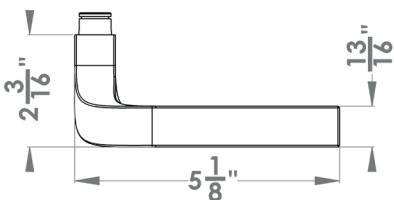

Las Vegas

Finish: polished stainless steel (72)

To suit standard 2 1/8" door prep

Las Vegas – UER87Q
 2 5/8 x 2 5/8 x 7/16"

Las Vegas – UER87
 Ø 2 5/8 x 7/16"

product code square

UER87Q PAS60 72	passage 2 3/8" backset
UER87Q PAS70 72	passage 2 3/4" backset
UER87Q PRI60 72	privacy 2 3/8" backset
UER87Q PRI70 72	privacy 2 3/4" backset
UER87Q DUM 72	full dummy
UER87Q DUML 72	half dummy left
UER87Q DUMR 72	half dummy right
UEDBQ 72	deadbolt to add to passage
UEDBQ A 72	deadbolt keyed alike

round

UER87 PAS60 72	passage 2 3/8" backset
UER87 PAS70 72	passage 2 3/4" backset
UER87 PRI60 72	privacy 2 3/8" backset
UER87 PRI70 72	privacy 2 3/4" backset
UER87 DUM 72	full dummy
UER87 DUML 72	half dummy left
UER87 DUMR 72	half dummy right
UEDB 72	deadbolt to add to passage
UEDB A 72	deadbolt keyed alike

Features UER87Q and UER87

- 3 piece rose
- concealed bolt-through fixing
- sprung
- door range 1 1/4" (31 mm) - 2" (50 mm) standard
- T- and Lip-Strike with dust box
- stainless steel faceplate
- backsets: 2 3/8" (60 mm) or 2 3/4" (70 mm)
- functions: Passage (PAS), Privacy (PRI), full dummy (DUM), dummy left (DUML), dummy right (DUMR)
- available with UL-Latch
- 28° latch with attached face plate
- rate of satin stainless steel 304
- hub 5/16" (8 mm)
- door prep 2 1/8"
- available finishes: polished stainless steel, satin stainless steel, cosmos black

specification details

lever

round rose

square rose