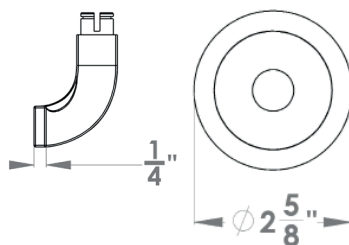

Las Vegas

Finish: polished stainless steel (72)

To suit standard 2 1/8" door prep

Las Vegas – UER87Q
 2 5/8 x 2 5/8 x 7/16"

Las Vegas – UER87
 Ø 2 5/8 x 7/16"

product code square

UER87Q PAS60 72	passage 2 3/8" backset
UER87Q PAS70 72	passage 2 3/4" backset
UER87Q PRI60 72	privacy 2 3/8" backset
UER87Q PRI70 72	privacy 2 3/4" backset
UER87Q DUM 72	full dummy
UER87Q DUML 72	half dummy left
UER87Q DUMR 72	half dummy right
UEDBQ 72	deadbolt to add to passage
UEDBQ A 72	deadbolt keyed alike

Features UER87Q and UER87

- 3 piece rose
- concealed bolt-through fixing
- sprung
- door range 1 1/4" (31 mm) - 2" (50 mm) standard
- T- and Lip-Strike with dust box
- stainless steel faceplate
- backsets: 2 3/8" (60 mm) or 2 3/4" (70 mm)
- functions: Passage (PAS), Privacy (PRI), full dummy (DUM), dummy left (DUML), dummy right (DUMR)
- available with UL-Latch
- 28° latch with attached face plate
- rate of satin stainless steel 304
- hub 5/16" (8 mm)
- door prep 2 1/8"
- available finishes: polished stainless steel, satin stainless steel, cosmos black

specification details

lever

round rose

square rose