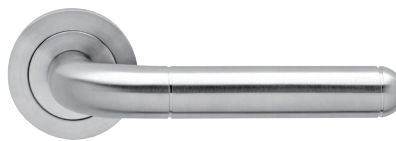

Lignano Steel

Finish: satin stainless steel (71)

To suit standard 2 1/8" door prep

Lignano Steel- UER 35Q
 2 5/8 x 2 5/8 x 7/16"

Lignano Steel- UER 35
 Ø 2 5/8 x 7/16"

Features UER35Q and UER35

- 3 piece rose
- concealed bolt-through fixing
- sprung
- door range 1 1/4" (31 mm) - 2" (51 mm) standard
- T- and Lip-Strike with dust box
- stainless steel faceplate
- backsets: 2 3/8" (60 mm) or 2 3/4" (70 mm)
- functions: Passage (PAS), Privacy (PRI), full dummy (DUM), dummy left (DUM L), dummy right (DUM R)
- available with UL-Latch
- 28° latch with attached face plate
- rate of satin stainless steel 304
- hub 5/16" (8 mm)
- door prep 2 1/8"
- available finish: satin stainless steel, polished/satin stainless steel

product code square

UER35Q PAS60 71	passage 2 3/8" backset
UER35Q PAS70 71	passage 2 3/4" backset
UER35Q PRI60 71	privacy 2 3/8" backset
UER35Q PRI70 71	privacy 2 3/4" backset
UER35Q DUM 71	full dummy
UER35Q DUM L 71	half dummy left
UER35Q DUM R 71	half dummy right
UEDBQ 71	deadbolt to add to passage

round

UER35 PAS60 71	passage 2 3/8" backset
UER35 PAS70 71	passage 2 3/4" backset
UER35 PRI60 71	privacy 2 3/8" backset
UER35 PRI70 71	privacy 2 3/4" backset
UER35 DUM 71	full dummy
UER35 DUM L 71	half dummy left
UER35 DUM R 71	half dummy right
UEDB 71	deadbolt to add to passage
UEDBA 71	deadbolt keyed alike

specification details

lever

round rose

square rose