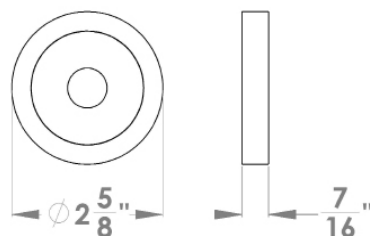

Lignano Steel

Finish: satin stainless steel (71)

To suit standard 2 1/8" door prep

Lignano Steel- UER 35Q
 2 5/8 x 2 5/8 x 7/16"

Lignano Steel- UER 35
 Ø 2 5/8 x 7/16"

Features UER35Q and UER35

- 3 piece rose
- concealed bolt-through fixing
- sprung
- door range 1 1/4" (31 mm) - 2" (51 mm) standard
- T- and Lip-Strike with dust box
- stainless steel faceplate
- backsets: 2 3/8" (60 mm) or 2 3/4" (70 mm)
- functions: Passage (PAS), Privacy (PRI), full dummy (DUM), dummy left (DUM L), dummy right (DUM R)
- available with UL-Latch
- 28° latch with attached face plate
- rate of satin stainless steel 304
- hub 5/16" (8 mm)
- door prep 2 1/8"
- available finish: satin stainless steel, polished/satin stainless steel

round

UER35 PAS60 71	passage 2 3/8" backset
UER35 PAS70 71	passage 2 3/4" backset
UER35 PRI60 71	privacy 2 3/8" backset
UER35 PRI70 71	privacy 2 3/4" backset
UER35 DUM 71	full dummy
UER35 DUM L 71	half dummy left
UER35 DUM R 71	half dummy right
UEDB 71	deadbolt to add to passage
UEDBA 71	deadbolt keyed alike

specification details

lever

round rose

square rose