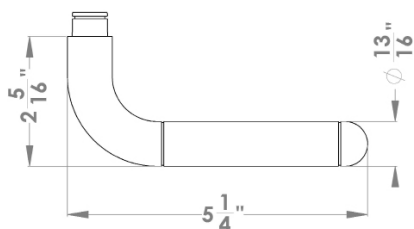

Lignano Steel

Finish: satin stainless steel (71)

To suit standard 2 1/8" door prep

Lignano Steel- UER 35Q
 2 5/8 x 2 5/8 x 7/16"

Lignano Steel- UER 35
 Ø 2 5/8 x 7/16"

Features UER35Q and UER35

- 3 piece rose
- concealed bolt-through fixing
- sprung
- door range 1 1/4" (31 mm) - 2" (51 mm) standard
- T- and Lip-Strike with dust box
- stainless steel faceplate
- backsets: 2 3/8" (60 mm) or 2 3/4" (70 mm)
- functions: Passage (PAS), Privacy (PRI), full dummy (DUM), dummy left (DUM L), dummy right (DUM R)
- available with UL-Latch
- 28° latch with attached face plate
- rate of satin stainless steel 304
- hub 5/16" (8 mm)
- door prep 2 1/8"
- available finish: satin stainless steel, polished/satin stainless steel

product code square

UER35Q PAS60 71	passage 2 3/8" backset
UER35Q PAS70 71	passage 2 3/4" backset
UER35Q PRI60 71	privacy 2 3/8" backset
UER35Q PRI70 71	privacy 2 3/4" backset
UER35Q DUM 71	full dummy
UER35Q DUM L 71	half dummy left
UER35Q DUM R 71	half dummy right
UEDBQ 71	deadbolt to add to passage

specification details

lever

round rose

square rose