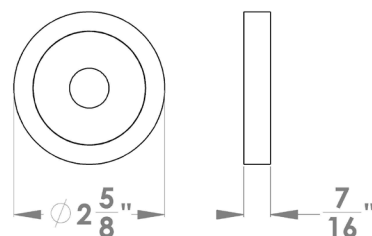

Lignano Steel

Finish: polished/satin stainless steel (73)

To suit standard 2 1/8" door prep

Lignano Steel- UER 35Q
 2 5/8 x 2 5/8 x 7/16"

Lignano Steel- UER 35
 Ø 2 5/8 x 7/16"

Features UER35Q and UER35

- 3 piece rose
- concealed bolt-through fixing
- sprung
- door range 1 1/4" (31 mm) - 2" (51 mm) standard
- T- and Lip-Strike with dust box
- stainless steel faceplate
- backsets: 2 3/8" (60 mm) or 2 3/4" (70 mm)
- functions: Passage (PAS), Privacy (PRI), full dummy (DUM), dummy left (DUM L), dummy right (DUM R)
- available with UL-Latch
- 28° latch with attached face plate
- rate of satin stainless steel 304
- hub 5/16" (8 mm)
- door prep 2 1/8"
- available finish: satin stainless steel, polished/satin stainless steel

round

UER35 PAS60 73	passage 2 3/8" backset
UER35 PAS70 73	passage 2 3/4" backset
UER35 PRI60 73	privacy 2 3/8" backset
UER35 PRI70 73	privacy 2 3/4" backset
UER35 DUM 73	full dummy
UER35 DUM L 73	half dummy left
UER35 DUM R 73	half dummy right
UEDB 73	deadbolt to add to passage
UEDBA 73	deadbolt keyed alike

specification details

lever

round rose

square rose