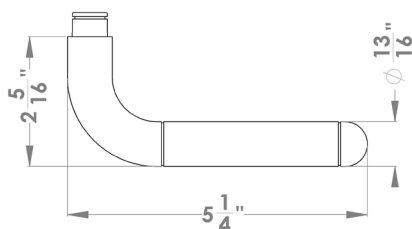

Lignano Steel

Finish: polished/satin stainless steel (73)

To suit standard 2 1/8" door prep

Lignano Steel- UER 35Q
 2 5/8 x 2 5/8 x 7/16"

Lignano Steel- UER 35
 Ø 2 5/8 x 7/16"

Features UER35Q and UER35

- 3 piece rose
- concealed bolt-through fixing
- sprung
- door range 1 1/4" (31 mm) - 2" (51 mm) standard
- T- and Lip-Strike with dust box
- stainless steel faceplate
- backsets: 2 3/8" (60 mm) or 2 3/4" (70 mm)
- functions: Passage (PAS), Privacy (PRI), full dummy (DUM), dummy left (DUM L), dummy right (DUM R)
- available with UL-Latch
- 28° latch with attached face plate
- rate of satin stainless steel 304
- hub 5/16" (8 mm)
- door prep 2 1/8"
- available finish: satin stainless steel, polished/satin stainless steel

product code square

UER35Q PAS60 73	passage 2 3/8" backset
UER35Q PAS70 73	passage 2 3/4" backset
UER35Q PRI60 73	privacy 2 3/8" backset
UER35Q PRI70 73	privacy 2 3/4" backset
UER35Q DUM 73	full dummy
UER35Q DUM L 73	half dummy left
UER35Q DUM R 73	half dummy right
UEDBQ 73	deadbolt to add to passage

specification details

lever

round rose

square rose