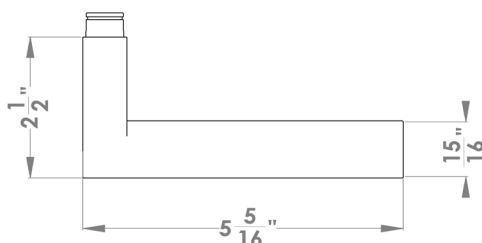

Madeira

Finish: oil rubbed bronze (81)

To suit standard 2 1/8" door prep

Madeira- UER 45Q
2 5/8 x 2 5/8 x 7/16"

Madeira- UER 45
Ø 2 5/8 x 7/16"

Features UER45Q and UER45

- 3 piece rose
- concealed bolt-through fixing
- sprung
- door range 1 1/4" (31 mm) - 2" (51 mm) standard
- T- and Lip-Strike with dust box
- stainless steel faceplate
- backsets: 2 3/8" (60 mm) or 2 3/4" (70 mm)
- functions: Passage (PAS), Privacy (PRI), full dummy (DUM), dummy left (DUM L), dummy right (DUM R)
- available with UL-Latch
- 28° latch with attached face plate
- rate of satin stainless steel 304
- hub 5/16" (8 mm)
- door prep 2 1/8"
- available finish: oil rubbed bronze

product code square

UER45Q PAS60 81	passage 2 3/8" backset
UER45Q PAS70 81	passage 2 3/4" backset
UER45Q PRI60 81	privacy 2 3/8" backset
UER45Q PRI70 81	privacy 2 3/4" backset
UER45Q DUM 81	full dummy
UER45Q DUML 81	half dummy left
UER45Q DUMR 81	half dummy right
UEDBQ 81	deadbolt to add to passage

specification details

lever

round rose

square rose