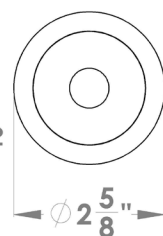

Madeira

Finish: oil rubbed bronze (81)

To suit standard 2 1/8" door prep

Madeira- UER 45Q
2 5/8 x 2 5/8 x 7/16"

Madeira- UER 45
Ø 2 5/8 x 7/16"

Features UER45Q and UER45

- 3 piece rose
- concealed bolt-through fixing
- sprung
- door range 1 1/4" (31 mm) - 2" (51 mm) standard
- T- and Lip-Strike with dust box
- stainless steel faceplate
- backsets: 2 3/8" (60 mm) or 2 3/4" (70 mm)
- functions: Passage (PAS), Privacy (PRI), full dummy (DUM), dummy left (DUM L), dummy right (DUM R)
- available with UL-Latch
- 28° latch with attached face plate
- rate of satin stainless steel 304
- hub 5/16" (8 mm)
- door prep 2 1/8"
- available finish: oil rubbed bronze

round

UER45 PAS60 81	passage 2 3/8" backset
UER45 PAS70 81	passage 2 3/4" backset
UER45 PRI60 81	privacy 2 3/8" backset
UER45 PRI70 81	privacy 2 3/4" backset
UER45 DUM 81	full dummy
UER45 DUML 81	half dummy left
UER45 DUMR 81	half dummy right
UEDB 81	deadbolt to add to passage
UEDBA 81	deadbolt keyed alike

specification details

lever

round rose

square rose