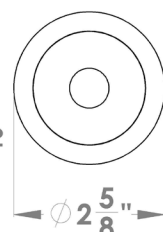

round

UER45 LD PAS60 71	passage 2 3/8" backset
UER45 LD PAS70 71	passage 2 3/4" backset
UER45 LD PRI60 71	privacy 2 3/8" backset
UER45 LD PRI70 71	privacy 2 3/4" backset
UER45 LD DUM 71	full dummy
UER45 LD DUM L 71	half dummy left
UER45 LD DUM R 71	half dummy right
UEDB 71	deadbolt to add to passage
UEDBA 71	deadbolt keyed alike

specification details

lever

round rose

square rose