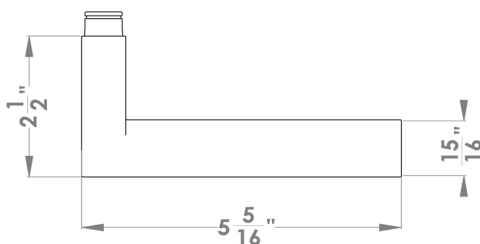

- 3 piece rose
- concealed bolt-through fixing
- sprung
- door range 1 1/4" (31 mm) - 2" (51 mm) standard
- T- and Lip-Strike with dust box
- stainless steel faceplate
- backsets: 2 3/8" (60 mm) or 2 3/4" (70 mm)
- functions: Passage (PAS), Privacy (PRI), full dummy (DUM), dummy left (DUM L), dummy right (DUM R)
- available with UL-Latch
- 28° latch with attached face plate
- rate of satin stainless steel 304
- hub 5/16" (8 mm)
- door prep 2 1/8"
- available finish: satin stainless steel/ dark brown leather

specification details

lever

round rose

square rose