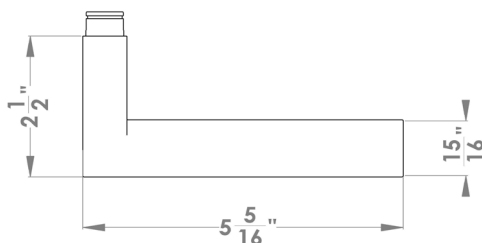

- 3 piece rose
- concealed bolt-through fixing
- sprung
- door range 1 1/4" (31 mm) - 2" (51 mm) standard
- T- and Lip-Strike with dust box
- stainless steel faceplate
- backsets: 2 3/8" (60 mm) or 2 3/4" (70 mm)
- functions: Passage (PAS), Privacy (PRI), full dummy (DUM), dummy left (DUM L), dummy right (DUM R)
- available with UL-Latch
- 28° latch with attached face plate
- rate of satin stainless steel 304
- hub 5/16" (8 mm)
- door prep 2 1/8"
- available finish: satin stainless steel/ light-brown leather

product code square

UER45Q LH PAS60 71	passage 2 3/8" backset
UER45Q LH PAS70 71	passage 2 3/4" backset
UER45Q LH PRI60 71	privacy 2 3/8" backset
UER45Q LH PRI70 71	privacy 2 3/4" backset
UER45Q LH DUM 71	full dummy
UER45Q LH DUM L 71	half dummy left
UER45Q LH DUM R 71	half dummy right
UEDBQ 71	deadbolt to add to passage

specification details

lever

round rose

square rose