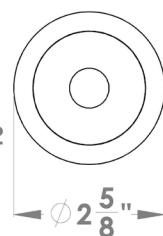

round

UER45 LH PAS60 71	passage 2 3/8" backset
UER45 LH PAS70 71	passage 2 3/4" backset
UER45 LH PRI60 71	privacy 2 3/8" backset
UER45 LH PRI70 71	privacy 2 3/4" backset
UER45 LH DUM 71	full dummy
UER45 LH DUM L 71	half dummy left
UER45 LH DUM R 71	half dummy right
UEDB 71	deadbolt to add to passage
UEDBA 71	deadbolt keyed alike

specification details

lever

round rose

square rose