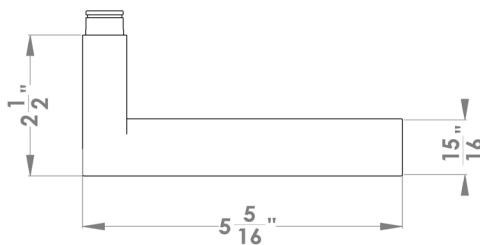

Madeira

Finish: satin stainless steel (71) / black leather

To suit standard 2 1/8" door prep

Madeira- UER 45Q LS
 2 5/8 x 2 5/8 x 7/16"

Madeira- UER 45 LS
 Ø 2 5/8 x 7/16"

Features UER45Q LS and UER45 LS

- 3 piece rose
- concealed bolt-through fixing
- sprung
- door range 1 1/4" (31 mm) - 2" (51 mm) standard
- T- and Lip-Strike with dust box
- stainless steel faceplate
- backsets: 2 3/8" (60 mm) or 2 3/4" (70 mm)
- functions: Passage (PAS), Privacy (PRI), full dummy (DUM), dummy left (DUM L), dummy right (DUM R)
- available with UL-Latch
- 28° latch with attached face plate
- rate of satin stainless steel 304
- hub 5/16" (8 mm)
- door prep 2 1/8"
- available finish: satin stainless steel/ black leather

product code square

UER45Q LS PAS60 71	passage 2 3/8" backset
UER45Q LS PAS70 71	passage 2 3/4" backset
UER45Q LS PRI60 71	privacy 2 3/8" backset
UER45Q LS PRI70 71	privacy 2 3/4" backset
UER45Q LS DUM 71	full dummy
UER45Q LS DUM L 71	half dummy left
UER45Q LS DUM R 71	half dummy right
UEDBQ 71	deadbolt to add to passage

specification details

lever

round rose

square rose