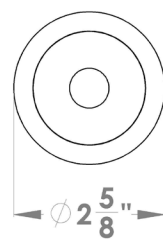

Madeira

Finish: satin stainless steel (71) / black leather

To suit standard 2 1/8" door prep

Madeira- UER 45Q LS
 2 5/8 x 2 5/8 x 7/16"

Madeira- UER 45 LS
 Ø 2 5/8 x 7/16"

Features UER45Q LS and UER45 LS

- 3 piece rose
- concealed bolt-through fixing
- sprung
- door range 1 1/4" (31 mm) - 2" (51 mm) standard
- T- and Lip-Strike with dust box
- stainless steel faceplate
- backsets: 2 3/8" (60 mm) or 2 3/4" (70 mm)
- functions: Passage (PAS), Privacy (PRI), full dummy (DUM), dummy left (DUM L), dummy right (DUM R)
- available with UL-Latch
- 28° latch with attached face plate
- rate of satin stainless steel 304
- hub 5/16" (8 mm)
- door prep 2 1/8"
- available finish: satin stainless steel/ black leather

round

UER45 LS PAS60 71	passage 2 3/8" backset
UER45 LS PAS70 71	passage 2 3/4" backset
UER45 LS PRI60 71	privacy 2 3/8" backset
UER45 LS PRI70 71	privacy 2 3/4" backset
UER45 LS DUM 71	full dummy
UER45 LS DUM L 71	half dummy left
UER45 LS DUM R 71	half dummy right
UEDB 71	deadbolt to add to passage
UEDBA 71	deadbolt keyed alike

specification details

lever

round rose

square rose