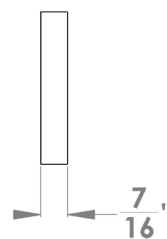

Madeira

Finish: satin stainless steel (71) / black leather

To suit standard 2 1/8" door prep

Madeira- UER 45Q LS
 2 5/8 x 2 5/8 x 7/16"

Madeira- UER 45 LS
 Ø 2 5/8 x 7/16"

Features UER45Q LS and UER45 LS

- 3 piece rose
- concealed bolt-through fixing
- sprung
- door range 1 1/4" (31 mm) - 2" (51 mm) standard
- T- and Lip-Strike with dust box
- stainless steel faceplate
- backsets: 2 3/8" (60 mm) or 2 3/4" (70 mm)
- functions: Passage (PAS), Privacy (PRI), full dummy (DUM), dummy left (DUM L), dummy right (DUM R)
- available with UL-Latch
- 28° latch with attached face plate
- rate of satin stainless steel 304
- hub 5/16" (8 mm)
- door prep 2 1/8"
- available finish: satin stainless steel/ black leather

round

UER45 LS PAS60 71	passage 2 3/8" backset
UER45 LS PAS70 71	passage 2 3/4" backset
UER45 LS PRI60 71	privacy 2 3/8" backset
UER45 LS PRI70 71	privacy 2 3/4" backset
UER45 LS DUM 71	full dummy
UER45 LS DUM L 71	half dummy left
UER45 LS DUM R 71	half dummy right
UEDB 71	deadbolt to add to passage
UEDBA 71	deadbolt keyed alike

specification details

lever

round rose

square rose