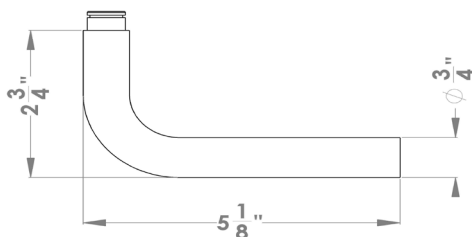

Malta

Finish: satin stainless steel (71)

To suit standard 2 1/8" door prep

Malta- UER 25Q
 2 5/8 x 2 5/8 x 7/16"

Malta- UER 25
 Ø 2 5/8 x 7/16"

Features UER25Q and UER25

- 3 piece rose
- concealed bolt-through fixing
- sprung
- door range 1 1/4" (31 mm) - 2" (51 mm) standard
- T- and Lip-Strike with dust box
- stainless steel faceplate
- backsets: 2 3/8" (60 mm) or 2 3/4" (70 mm)
- functions: Passage (PAS), Privacy (PRI), full dummy (DUM), dummy left (DUM L), dummy right (DUM R)
- available with UL-Latch
- 28° latch with attached face plate
- rate of satin stainless steel 304
- hub 5/16" (8 mm)
- door prep 2 1/8"
- available finish: satin stainless steel

product code square

UER25Q PAS60 71	passage 2 3/8" backset
UER25Q PAS70 71	passage 2 3/4" backset
UER25Q PRI60 71	privacy 2 3/8" backset
UER25Q PRI70 71	privacy 2 3/4" backset
UER25Q DUM 71	full dummy
UER25Q DUM L 71	half dummy left
UER25Q DUM R 71	half dummy right
UEDBQ 71	deadbolt to add to passage

specification details

lever

round rose

square rose