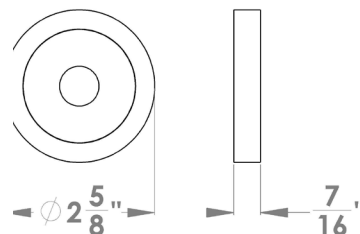

Malta

Finish: satin stainless steel (71)

To suit standard 2 1/8" door prep

Malta- UER 25Q
 2 5/8 x 2 5/8 x 7/16"

Malta- UER 25
 Ø 2 5/8 x 7/16"

Features UER25Q and UER25

- 3 piece rose
- concealed bolt-through fixing
- sprung
- door range 1 1/4" (31 mm) - 2" (51 mm) standard
- T- and Lip-Strike with dust box
- stainless steel faceplate
- backsets: 2 3/8" (60 mm) or 2 3/4" (70 mm)
- functions: Passage (PAS), Privacy (PRI), full dummy (DUM), dummy left (DUM L), dummy right (DUM R)
- available with UL-Latch
- 28° latch with attached face plate
- rate of satin stainless steel 304
- hub 5/16" (8 mm)
- door prep 2 1/8"
- available finish: satin stainless steel

round

UER25 PAS60 71	passage 2 3/8" backset
UER25 PAS70 71	passage 2 3/4" backset
UER25 PRI60 71	privacy 2 3/8" backset
UER25 PRI70 71	privacy 2 3/4" backset
UER25 DUM 71	full dummy
UER25 DUM L 71	half dummy left
UER25 DUM R 71	half dummy right
UEDB 71	deadbolt to add to passage
UEDBA 71	deadbolt keyed alike

specification details

lever

round rose

square rose