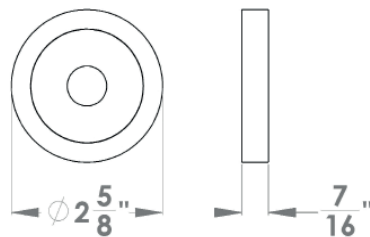

Manhattan

Finish: cosmos black (83)

To suit standard 2 1/8" door prep

Manhattan – UER21Q
 2 5/8 x 2 5/8 x 7/16"

Manhattan – UER21
 Ø 2 5/8 x 7/16"

Features UER21Q and UER21

- 3 piece rose
- concealed bolt-through fixing
- sprung
- door range 1 1/4" (31 mm) - 2" (50 mm) standard
- T- and Lip-Strike with dust box
- stainless steel faceplate
- backsets: 2 3/8" (60 mm) or 2 3/4" (70 mm)
- functions: Passage (PAS), Privacy (PRI), full dummy (DUM), dummy left (DUML), dummy right (DUMR)
- available with UL-Latch
- 28° latch with attached face plate
- rate of satin stainless steel 304
- hub 5/16" (8 mm)
- door prep 2 1/8"
- available finishes: cosmos black, satin stainless steel

round

UER21 PAS60 83	passage 2 3/8" backset
UER21 PAS70 83	passage 2 3/4" backset
UER21 PRI60 83	privacy 2 3/8" backset
UER21 PRI70 83	privacy 2 3/4" backset
UER21 DUM 83	full dummy
UER21 DUML 83	half dummy left
UER21 DUMR 83	half dummy right
UEDB 83	deadbolt to add to passage
UEDB A 83	deadbolt keyed alike

specification details

lever

round rose

square rose