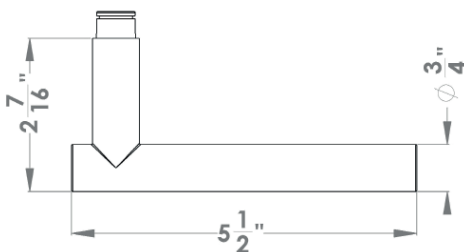

Manhattan

Finish: cosmos black (83)

To suit standard 2 1/8" door prep

Manhattan – UER21Q
 2 5/8 x 2 5/8 x 7/16"

Manhattan – UER21
 Ø 2 5/8 x 7/16"

Features UER21Q and UER21

- 3 piece rose
- concealed bolt-through fixing
- sprung
- door range 1 1/4" (31 mm) - 2" (50 mm) standard
- T- and Lip-Strike with dust box
- stainless steel faceplate
- backsets: 2 3/8" (60 mm) or 2 3/4" (70 mm)
- functions: Passage (PAS), Privacy (PRI), full dummy (DUM), dummy left (DUML), dummy right (DUMR)
- available with UL-Latch
- 28° latch with attached face plate
- rate of satin stainless steel 304
- hub 5/16" (8 mm)
- door prep 2 1/8"
- available finishes: cosmos black, satin stainless steel

product code square

UER21Q PAS60 83	passage 2 3/8" backset
UER21Q PAS70 83	passage 2 3/4" backset
UER21Q PRI60 83	privacy 2 3/8" backset
UER21Q PRI70 83	privacy 2 3/4" backset
UER21Q DUM 83	full dummy
UER21Q DUML 83	half dummy left
UER21Q DUMR 83	half dummy right
UEDBQ 83	deadbolt to add to passage
UEDBQ A 83	deadbolt keyed alike

specification details

lever

round rose

square rose