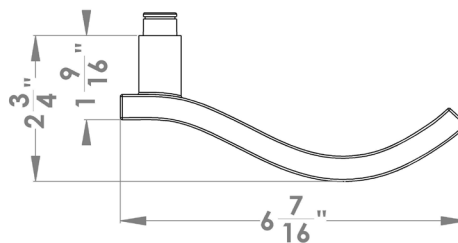

Miami

Finish: satin stainless steel (71)

To suit standard 2 1/8" door prep

Miami- UER 85Q
2 5/8 x 2 5/8 x 7/16"

Miami- UER 85
Ø 2 5/8 x 7/16"

Features UER85Q and UER85

- 3 piece rose
- concealed bolt-through fixing
- sprung
- door range 1 1/4" (31 mm) - 2" (51 mm) standard
- T- and Lip-Strike with dust box
- stainless steel faceplate
- backsets: 2 3/8" (60 mm) or 2 3/4" (70 mm)
- functions: Passage (PAS), Privacy (PRI), full dummy (DUM), dummy left (DUM L), dummy right (DUM R)
- available with UL-Latch
- 28° latch with attached face plate
- rate of satin stainless steel 304
- hub 5/16" (8 mm)
- door prep 2 1/8"
- available finish: satin stainless steel

product code square

UER85Q PAS60 71	passage 2 3/8" backset
UER85Q PAS70 71	passage 2 3/4" backset
UER85Q PRI60 71	privacy 2 3/8" backset
UER85Q PRI70 71	privacy 2 3/4" backset
UER85Q DUM 71	full dummy
UER85Q DUM L 71	half dummy left
UER85Q DUM R 71	half dummy right
UEDBQ 71	deadbolt to add to passage

specification details

lever

round rose

square rose