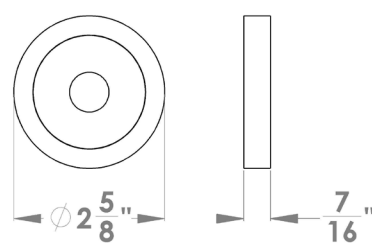

Miami

Finish: satin stainless steel (71)

To suit standard 2 1/8" door prep

Miami- UER 85Q
2 5/8 x 2 5/8 x 7/16"

Miami- UER 85
Ø 2 5/8 x 7/16"

Features UER85Q and UER85

- 3 piece rose
- concealed bolt-through fixing
- sprung
- door range 1 1/4" (31 mm) - 2" (51 mm) standard
- T- and Lip-Strike with dust box
- stainless steel faceplate
- backsets: 2 3/8" (60 mm) or 2 3/4" (70 mm)
- functions: Passage (PAS), Privacy (PRI), full dummy (DUM), dummy left (DUM L), dummy right (DUM R)
- available with UL-Latch
- 28° latch with attached face plate
- rate of satin stainless steel 304
- hub 5/16" (8 mm)
- door prep 2 1/8"
- available finish: satin stainless steel

round

UER85 PAS60 71	passage 2 3/8" backset
UER85 PAS70 71	passage 2 3/4" backset
UER85 PRI60 71	privacy 2 3/8" backset
UER85 PRI70 71	privacy 2 3/4" backset
UER85 DUM 71	full dummy
UER85 DUM L 71	half dummy left
UER85 DUM R 71	half dummy right
UEDB 71	deadbolt to add to passage
UEDBA 71	deadbolt keyed alike

specification details

lever

round rose

square rose