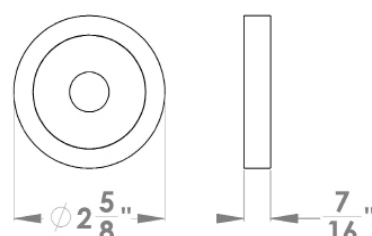

Milano

Finish: satin stainless steel (71)

To suit standard 2 1/8" door prep

Features UER52Q and UER52

- 3 piece rose
- concealed bolt-through fixing
- sprung
- door range 1 1/4" (31 mm) - 2" (51 mm) standard
- T- and Lip-Strike with dust box
- stainless steel faceplate
- backsets: 2 3/8" (60 mm) or 2 3/4" (70 mm)
- functions: Passage (PAS), Privacy (PRI), full dummy (DUM), dummy left (DUM L), dummy right (DUM R)
- available with UL-Latch
- 28° latch with attached face plate
- rate of satin stainless steel 304
- hub 5/16" (8 mm)
- door prep 2 1/8"
- available finish: satin stainless steel

product code square

UER52Q PAS60 71	passage 2 3/8" backset
UER52Q PAS70 71	passage 2 3/4" backset
UER52Q PRI60 71	privacy 2 3/8" backset
UER52Q PRI70 71	privacy 2 3/4" backset
UER52Q DUM 71	full dummy
UER52Q DUM L 71	half dummy left
UER52Q DUM R 71	half dummy right
UEDBQ 71	deadbolt to add to passage

round

UER52 PAS60 71	passage 2 3/8" backset
UER52 PAS70 71	passage 2 3/4" backset
UER52 PRI60 71	privacy 2 3/8" backset
UER52 PRI70 71	privacy 2 3/4" backset
UER52 DUM 71	full dummy
UER52 DUM L 71	half dummy left
UER52 DUM R 71	half dummy right
UEDB 71	deadbolt to add to passage
UEDBA 71	deadbolt keyed alike

specification details

lever

round rose

square rose