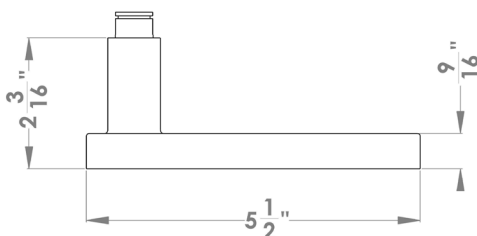

specification details

lever