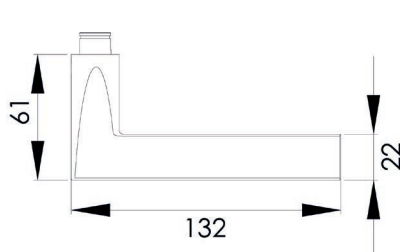

specification details

lever