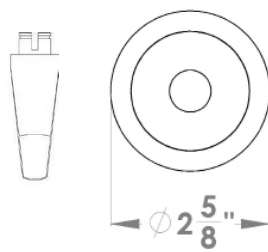

Montana

Finish: satin stainless steel (71)

To suit standard 2 1/8" door prep

product code square

UER54Q PAS60 71	passage 2 3/8" backset
UER54Q PAS70 71	passage 2 3/4" backset
UER54Q PRI60 71	privacy 2 3/8" backset
UER54Q PRI70 71	privacy 2 3/4" backset
UER54Q DUM 71	full dummy
UER54Q DUML 71	half dummy left
UER54Q DUMR 71	half dummy right
UEDBQ 71	deadbolt to add to passage
UEDBQ A 71	deadbolt keyed alike

round

UER54 PAS60 71	passage 2 3/8" backset
UER54 PAS70 71	passage 2 3/4" backset
UER54 PRI60 71	privacy 2 3/8" backset
UER54 PRI70 71	privacy 2 3/4" backset
UER54 DUM 71	full dummy
UER54 DUML 71	half dummy left
UER54 DUMR 71	half dummy right
UEDB 71	deadbolt to add to passage
UEDB A 71	deadbolt keyed alike

Features UER54Q and UER54

- 3 piece rose
- concealed bolt-through fixing
- sprung
- door range 1 1/4" (31 mm) - 2" (50 mm) standard
- T- and Lip-Strike with dust box
- stainless steel faceplate
- backsets: 2 3/8" (60 mm) or 2 3/4" (70 mm)
- functions: Passage (PAS), Privacy (PRI), full dummy (DUM), dummy left (DUML), dummy right (DUMR)
- available with UL-Latch
- 28° latch with attached face plate
- rate of satin stainless steel 304
- hub 5/16" (8 mm)
- door prep 2 1/8"
- available finish: satin stainless steel, cosmos black

specification details

lever

round rose

square rose