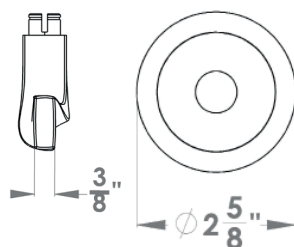

Nevada

Finish: satin stainless steel (71)

To suit standard 2 1/8" door prep

Nevada – UER88Q
 2 5/8 x 2 5/8 x 7/16"

Nevada – UER88
 Ø 2 5/8 x 7/16"

Features UER88Q and UER88

- 3 piece rose
- concealed bolt-through fixing
- sprung
- door range 1 1/4" (31 mm) - 2" (50 mm) standard
- T- and Lip-Strike with dust box
- stainless steel faceplate
- backsets: 2 3/8" (60 mm) or 2 3/4" (70 mm)
- functions: Passage (PAS), Privacy (PRI), full dummy (DUM), dummy left (DUML), dummy right (DUMR)
- available with UL-Latch
- 28° latch with attached face plate
- rate of satin stainless steel 304
- hub 5/16" (8 mm)
- door prep 2 1/8"
- available finish: satin stainless steel, cosmos black

product code round

UER88 PAS60 71	passage 2 3/8" backset
UER88 PAS70 71	passage 2 3/4" backset
UER88 PRI60 71	privacy 2 3/8" backset
UER88 PRI70 71	privacy 2 3/4" backset
UER88 DUM 71	full dummy
UER88 DUML 71	half dummy left
UER88 DUMR 71	half dummy right
UEDB 71	deadbolt to add to passage
UEDB A 71	deadbolt keyed alike

specification details

lever

round rose

square rose