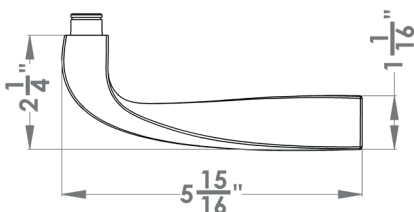

Nevada

Finish: satin stainless steel (71)

To suit standard 2 1/8" door prep

Nevada – UER88Q
 2 5/8 x 2 5/8 x 7/16"

Nevada – UER88
 Ø 2 5/8 x 7/16"

Features UER88Q and UER88

- 3 piece rose
- concealed bolt-through fixing
- sprung
- door range 1 1/4" (31 mm) - 2" (50 mm) standard
- T- and Lip-Strike with dust box
- stainless steel faceplate
- backsets: 2 3/8" (60 mm) or 2 3/4" (70 mm)
- functions: Passage (PAS), Privacy (PRI), full dummy (DUM), dummy left (DUML), dummy right (DUMR)
- available with UL-Latch
- 28° latch with attached face plate
- rate of satin stainless steel 304
- hub 5/16" (8 mm)
- door prep 2 1/8"
- available finish: satin stainless steel, cosmos black

product code square

UER88Q PAS60 71	passage 2 3/8" backset
UER88Q PAS70 71	passage 2 3/4" backset
UER88Q PRI60 71	privacy 2 3/8" backset
UER88Q PRI70 71	privacy 2 3/4" backset
UER88Q DUM 71	full dummy
UER88Q DUML 71	half dummy left
UER88Q DUMR 71	half dummy right
UEDBQ 71	deadbolt to add to passage
UEDBQ A 71	deadbolt keyed alike

product code round

UER88 PAS60 71	passage 2 3/8" backset
UER88 PAS70 71	passage 2 3/4" backset
UER88 PRI60 71	privacy 2 3/8" backset
UER88 PRI70 71	privacy 2 3/4" backset
UER88 DUM 71	full dummy
UER88 DUML 71	half dummy left
UER88 DUMR 71	half dummy right
UEDB 71	deadbolt to add to passage
UEDB A 71	deadbolt keyed alike

specification details

lever

round rose

square rose