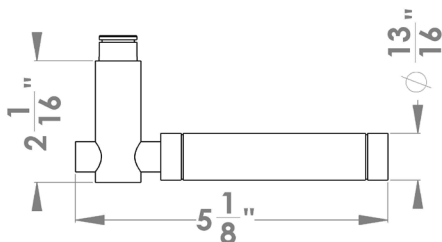

New York

Finish: satin stainless steel (71)

To suit standard 2 1/8" door prep

Features UER65Q and UER65

New York – UER 65Q
 2 5/8 x 2 5/8 x 7/16"

New York – UER 65
 Ø 2 5/8 x 7/16"

- 3 piece rose
- concealed bolt-through fixing
- sprung
- door range 1 1/4" (31 mm) - 2" (51 mm) standard
- T- and Lip-Strike with dust box
- stainless steel faceplate
- backsets: 2 3/8" (60 mm) or 2 3/4" (70 mm)
- functions: Passage (PAS), Privacy (PRI), full dummy (DUM), dummy left (DUM L), dummy right (DUM R)
- available with UL-Latch
- 28° latch with attached face plate
- rate of satin stainless steel 304
- hub 5/16" (8 mm)
- door prep 2 1/8"
- available finish: satin stainless steel

product code
 square

UER65Q PAS60 71	passage 2 3/8" backset
UER65Q PAS70 71	passage 2 3/4" backset
UER65Q PRI60 71	privacy 2 3/8" backset
UER65Q PRI70 71	privacy 2 3/4" backset
UER65Q DUM 71	full dummy
UER65Q DUM L 71	half dummy left
UER65Q DUM R 71	half dummy right
UEDBQ 71	deadbolt to add to passage

specification details

lever

round rose

square rose