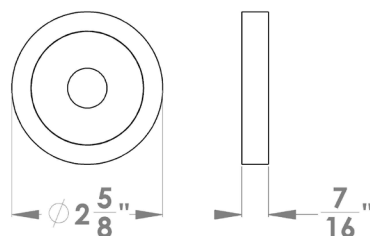

New York

Finish: satin stainless steel (71)

To suit standard 2 1/8" door prep

Features UER65Q and UER65

New York – UER 65Q
 2 5/8 x 2 5/8 x 7/16"

New York – UER 65
 Ø 2 5/8 x 7/16"

- 3 piece rose
- concealed bolt-through fixing
- sprung
- door range 1 1/4" (31 mm) - 2" (51 mm) standard
- T- and Lip-Strike with dust box
- stainless steel faceplate
- backsets: 2 3/8" (60 mm) or 2 3/4" (70 mm)
- functions: Passage (PAS), Privacy (PRI), full dummy (DUM), dummy left (DUM L), dummy right (DUM R)
- available with UL-Latch
- 28° latch with attached face plate
- rate of satin stainless steel 304
- hub 5/16" (8 mm)
- door prep 2 1/8"
- available finish: satin stainless steel

round

UER65 PAS60 71	passage 2 3/8" backset
UER65 PAS70 71	passage 2 3/4" backset
UER65 PRI60 71	privacy 2 3/8" backset
UER65 PRI70 71	privacy 2 3/4" backset
UER65 DUM 71	full dummy
UER65 DUM L 71	half dummy left
UER65 DUM R 71	half dummy right
UEDB 71	deadbolt to add to passage
UEDBA 71	deadbolt keyed alike

specification details

lever

round rose

square rose