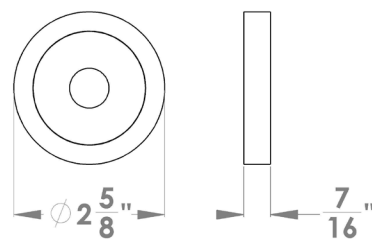

**New York**

Finish: polished/satin stainless steel (73)

**To suit standard 2 1/8" door prep**

**New York – UER 65Q**  
 2 5/8 x 2 5/8 x 7/16"

**New York – UER 65**  
 Ø 2 5/8 x 7/16"

**Features UER65Q and UER65**

- 3 piece rose
- concealed bolt-through fixing
- sprung
- door range 1 1/4" (31 mm) - 2" (51 mm) standard
- T- and Lip-Strike with dust box
- stainless steel faceplate
- backsets: 2 3/8" (60 mm) or 2 3/4" (70 mm)
- functions: Passage (PAS), Privacy (PRI), full dummy (DUM), dummy left (DUM L), dummy right (DUM R)
- available with UL-Latch
- 28° latch with attached face plate
- rate of satin stainless steel 304
- hub 5/16" (8 mm)
- door prep 2 1/8"
- available finish: polished/satin stainless steel

**round**

UER65 PAS60 73	passage 2 3/8" backset
UER65 PAS70 73	passage 2 3/4" backset
UER65 PRI60 73	privacy 2 3/8" backset
UER65 PRI70 73	privacy 2 3/4" backset
UER65 DUM 73	full dummy
UER65 DUM L 73	half dummy left
UER65 DUM R 73	half dummy right
UEDB 73	deadbolt to add to passage
UEDBA 73	deadbolt keyed alike

**specification details**

**lever**

**round rose**

**square rose**