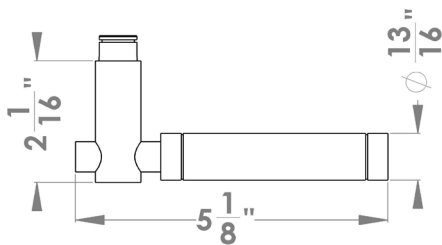

**New York**

Finish: polished/satin stainless steel (73)

**To suit standard 2 1/8" door prep**

**New York – UER 65Q**  
 2 5/8 x 2 5/8 x 7/16"

**New York – UER 65**  
 Ø 2 5/8 x 7/16"

**Features UER65Q and UER65**

- 3 piece rose
- concealed bolt-through fixing
- sprung
- door range 1 1/4" (31 mm) - 2" (51 mm) standard
- T- and Lip-Strike with dust box
- stainless steel faceplate
- backsets: 2 3/8" (60 mm) or 2 3/4" (70 mm)
- functions: Passage (PAS), Privacy (PRI), full dummy (DUM), dummy left (DUM L), dummy right (DUM R)
- available with UL-Latch
- 28° latch with attached face plate
- rate of satin stainless steel 304
- hub 5/16" (8 mm)
- door prep 2 1/8"
- available finish: polished/satin stainless steel

**product code square**

UER65Q PAS60 73	passage 2 3/8" backset
UER65Q PAS70 73	passage 2 3/4" backset
UER65Q PRI60 73	privacy 2 3/8" backset
UER65Q PRI70 73	privacy 2 3/4" backset
UER65Q DUM 73	full dummy
UER65Q DUM L 73	half dummy left
UER65Q DUM R 73	half dummy right
UEDBQ 73	deadbolt to add to passage

**specification details**

**lever**

**round rose**

**square rose**