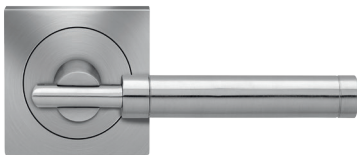

**Ontario**

Finish: satin stainless steel (71)

To suit standard 2 1/8" door prep

Features UER64Q and UER64

**Ontario - UER 64Q**  
 2 5/8 x 2 5/8 x 7/16"

**Ontario - UER 64**  
 Ø 2 5/8 x 7/16"

- 3 piece rose
- concealed bolt-through fixing
- sprung
- door range 1 1/4" (31 mm) - 2" (51 mm) standard
- T- and Lip-Strike with dust box
- stainless steel faceplate
- backsets: 2 3/8" (60 mm) or 2 3/4" (70 mm)
- functions: Passage (PAS), Privacy (PRI), full dummy (DUM), dummy left (DUM L), dummy right (DUM R)
- available with UL-Latch
- 28° latch with attached face plate
- rate of satin stainless steel 304
- hub 5/16" (8 mm)
- door prep 2 1/8"
- available finish: satin stainless steel

product code  
 square

UER64Q PAS60 71	passage 2 3/8" backset
UER64Q PAS70 71	passage 2 3/4" backset
UER64Q PRI60 71	privacy 2 3/8" backset
UER64Q PRI70 71	privacy 2 3/4" backset
UER64Q DUM 71	full dummy
UER64Q DUM L 71	half dummy left
UER64Q DUM R 71	half dummy right
UEDBQ 71	deadbolt to add to passage

specification details

lever

round rose

square rose