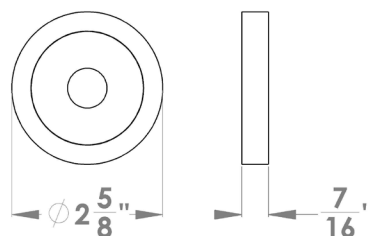

**Ontario**

Finish: satin stainless steel (71)

To suit standard 2 1/8" door prep

Features UER64Q and UER64

**Ontario - UER 64Q**  
 2 5/8 x 2 5/8 x 7/16"

**Ontario - UER 64**  
 Ø 2 5/8 x 7/16"

- 3 piece rose
- concealed bolt-through fixing
- sprung
- door range 1 1/4" (31 mm) - 2" (51 mm) standard
- T- and Lip-Strike with dust box
- stainless steel faceplate
- backsets: 2 3/8" (60 mm) or 2 3/4" (70 mm)
- functions: Passage (PAS), Privacy (PRI), full dummy (DUM), dummy left (DUM L), dummy right (DUM R)
- available with UL-Latch
- 28° latch with attached face plate
- rate of satin stainless steel 304
- hub 5/16" (8 mm)
- door prep 2 1/8"
- available finish: satin stainless steel

round

UER64 PAS60 71	passage 2 3/8" backset
UER64 PAS70 71	passage 2 3/4" backset
UER64 PRI60 71	privacy 2 3/8" backset
UER64 PRI70 71	privacy 2 3/4" backset
UER64 DUM 71	full dummy
UER64 DUM L 71	half dummy left
UER64 DUM R 71	half dummy right
UEDB 71	deadbolt to add to passage
UEDBA 71	deadbolt keyed alike

specification details

lever

round rose

square rose