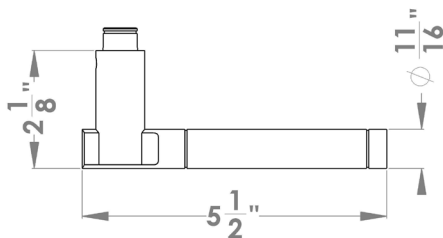

**Ontario**

Finish: satin stainless steel (71)

To suit standard 2 1/8" door prep

Features UER64Q and UER64

**Ontario - UER 64Q**  
 2 5/8 x 2 5/8 x 7/16"

**Ontario - UER 64**  
 Ø 2 5/8 x 7/16"

- 3 piece rose
- concealed bolt-through fixing
- sprung
- door range 1 1/4" (31 mm) - 2" (51 mm) standard
- T- and Lip-Strike with dust box
- stainless steel faceplate
- backsets: 2 3/8" (60 mm) or 2 3/4" (70 mm)
- functions: Passage (PAS), Privacy (PRI), full dummy (DUM), dummy left (DUM L), dummy right (DUM R)
- available with UL-Latch
- 28° latch with attached face plate
- rate of satin stainless steel 304
- hub 5/16" (8 mm)
- door prep 2 1/8"
- available finish: satin stainless steel

product code  
 square

UER64Q PAS60 71	passage 2 3/8" backset
UER64Q PAS70 71	passage 2 3/4" backset
UER64Q PRI60 71	privacy 2 3/8" backset
UER64Q PRI70 71	privacy 2 3/4" backset
UER64Q DUM 71	full dummy
UER64Q DUM L 71	half dummy left
UER64Q DUM R 71	half dummy right
UEDBQ 71	deadbolt to add to passage

specification details

lever

round rose

square rose