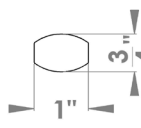

Oregon

Finish: satin stainless steel (71)

To suit standard 2 1/8" door prep

Features UER48Q and UER48

Oregon - UER 48Q
 2 5/8 x 2 5/8 x 7/16"

Oregon - UER 48
 Ø 2 5/8 x 7/16"

- 3 piece rose
- concealed bolt-through fixing
- sprung
- door range 1 1/4" (31 mm) - 2" (51 mm) standard
- T- and Lip-Strike with dust box
- stainless steel faceplate
- backsets: 2 3/8" (60 mm) or 2 3/4" (70 mm)
- functions: Passage (PAS), Privacy (PRI), full dummy (DUM), dummy left (DUM L), dummy right (DUM R)
- available with UL-Latch
- 28° latch with attached face plate
- rate of satin stainless steel 304
- hub 5/16" (8 mm)
- door prep 2 1/8"
- available finish: satin stainless steel

product code square

UER48Q PAS60 71	passage 2 3/8" backset
UER48Q PAS70 71	passage 2 3/4" backset
UER48Q PRI60 71	privacy 2 3/8" backset
UER48Q PRI70 71	privacy 2 3/4" backset
UER48Q DUM 71	full dummy
UER48Q DUM L 71	half dummy left
UER48Q DUM R 71	half dummy right
UEDBQ 71	deadbolt to add to passage

specification details

lever

round rose

square rose