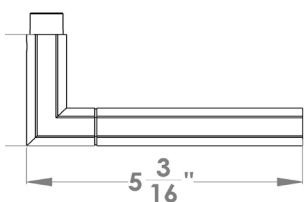

Oregon

Finish: satin stainless steel (71)

To suit standard 2 1/8" door prep

Features UER48Q and UER48

Oregon - UER 48Q
 2 5/8 x 2 5/8 x 7/16"

Oregon - UER 48
 Ø 2 5/8 x 7/16"

- 3 piece rose
- concealed bolt-through fixing
- sprung
- door range 1 1/4" (31 mm) - 2" (51 mm) standard
- T- and Lip-Strike with dust box
- stainless steel faceplate
- backsets: 2 3/8" (60 mm) or 2 3/4" (70 mm)
- functions: Passage (PAS), Privacy (PRI), full dummy (DUM), dummy left (DUM L), dummy right (DUM R)
- available with UL-Latch
- 28° latch with attached face plate
- rate of satin stainless steel 304
- hub 5/16" (8 mm)
- door prep 2 1/8"
- available finish: satin stainless steel

product code square

UER48Q PAS60 71	passage 2 3/8" backset
UER48Q PAS70 71	passage 2 3/4" backset
UER48Q PRI60 71	privacy 2 3/8" backset
UER48Q PRI70 71	privacy 2 3/4" backset
UER48Q DUM 71	full dummy
UER48Q DUM L 71	half dummy left
UER48Q DUM R 71	half dummy right
UEDBQ 71	deadbolt to add to passage

specification details

lever

round rose

square rose